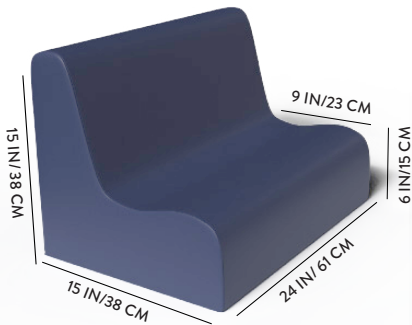

Available in 13 colors

Large Contour Chair

Material : Vegan Leather & Foam
 Size : 18"L x 24"W x 28"H
 Weight : 9 LB/ 4 KG
 Foam ILD: 70
 Age: 5 years & up

Available in 10 colors

Small Contour Sofa

Material : Vegan Leather & Foam
 Size : 24"L x 15"W x 15"H
 Weight : 3.5 LB/1.6 KG
 Foam ILD: 60
 Age: 12 mo. to 24 mo.

Available in 12 colors

Medium Contour Sofa

Material : Vegan Leather & Foam
 Size : 24"L x 18"W x 20"H
 Weight : 6 LB/2.7 KG
 Foam ILD: 60
 Age: 2 years to 4 years

Available in 12 colors

Large Contour Sofa