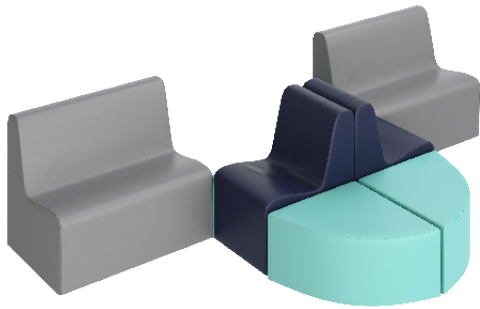

The Team

Contour Chair: Sleek, ergonomic, and perfect for lounging.

Contour Sofa: Spacious, comfortable, and ideal for gatherings.

Corner Ottoman: A versatile addition for extra seating or footrest.

FlexCube: The ultimate multitasker—use it as a table, seat, or ottoman.

HAPPY HANGOUT

The Ultimate Happy Hangout

Designed with contouring that helps maintain its shape longer for extended use.

No hard edges

Contoured to alleviate pressure on joints and muscles, promoting good posture.

Covered in soft vegan leather

Dense, high-quality foam offers superior support without the need for a traditional wood frame.

Lightweight

MAKE IT YOURS

Mix & Match Ideas

A- Chair (4)
C- Corner Ottoman (4)

A- Chair (4)
D- Flexcube (2)

B- Sofa (4)

B- Sofa (4)
D- Flexcube (4)

- A- Chair (2)
- B- Sofa (2)
- C- Corner Ottoman (4)

- A- Chair (2)
- B- Sofa (2)
- C- Corner Ottoman (4)
- D- Flexcube (2)

- A- Chair (4)
- B- Sofa (4)
- C- Corner Ottoman (12)
- D- Flexcube (4)