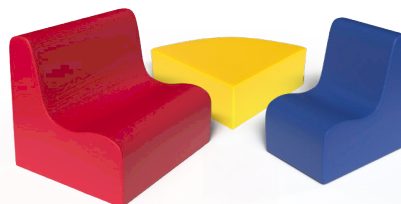

Available in 15 colors

MIX, MATCH, AND MAKE IT YOURS.

SMALL CONTOUR SEATING

2 PC set includes chair and sofa

Ages: 10 months to 18 months

GREEN
CF705-454

DEEP WATER
CF705-814

GRAY
CF705-815

SAND
CF705-822

MEDIUM CONTOUR SEATING

3 PC set includes chair, sofa and corner ottoman

Ages: 18 months to 4 years

RAINBOW
CF705-558
CHAIR- BLUE
SOFA- RED
CORNER OTTOMAN
YELLOW

WOODLAND
CF705-829
CHAIR- WALNUT
SOFA- DEEP WATER
CORNER OTTOMAN
FERN