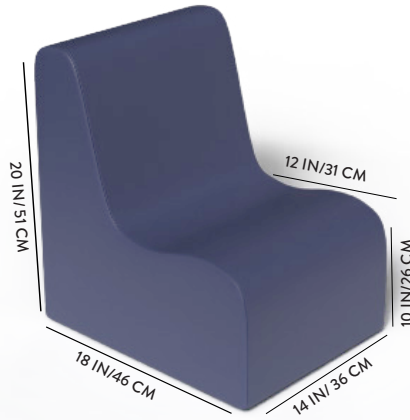

B- Sofa (4)

B- Sofa (4)
D- Flexcube (4)

- A- Chair (2)
- B- Sofa (2)
- C- Corner Ottoman (4)

- A- Chair (2)
- B- Sofa (2)
- C- Corner Ottoman (4)
- D- Flexcube (2)

- A- Chair (4)
- B- Sofa (4)
- C- Corner Ottoman (12)
- D- Flexcube (4)

The possibilities are endless. Call your Sales Manager today for more information.

Choose from SMALL for toddlers, MEDIUM for preschoolers or LARGE for school age to adults!

SMALL

MEDIUM

LARGE

HAPPY HANGOUT

Small Contour Chair

Material : Vegan Leather & Foam
 Size : 12"L x 15"W x 15"H
 Weight : 2 LB/ .90 KG
 Foam ILD: 60
 Age: 12 mo. to 24 mo.

Available in 12 colors

Medium Contour Chair

Material : Vegan Leather & Foam
 Size : 14"L x 18"W x 20"H
 Weight : 3.5 LB/ 1.6 KG
 Foam ILD: 60
 Age: 2 years to 4 years

Available in 13 colors

Large Contour Chair

Material : Vegan Leather & Foam
 Size : 18"L x 24"W x 28"H
 Weight : 9 LB/ 4 KG
 Foam ILD: 70
 Age: 5 years & up

Available in 10 colors

Small Contour Sofa

Material : Vegan Leather & Foam
 Size : 24"L x 15"W x 15"H
 Weight : 3.5 LB/1.6 KG
 Foam ILD: 60
 Age: 12 mo. to 24 mo.