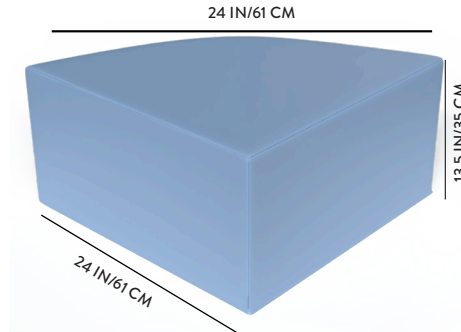

Available in 12 colors

Medium Contour Sofa

Material : Vegan Leather & Foam
 Size : 24"L x 18"W x 20"H
 Weight : 6 LB/2.7 KG
 Foam ILD: 60
 Age: 2 years to 4 years

Available in 12 colors

Large Contour Sofa

Material : Vegan Leather & Foam
 Size : 36"L x 24"W x 28"H
 Weight : 18 LB/ 8.2 KG
 Foam ILD: 70
 Age: 5 years & up

Available in 11 colors

Medium Corner Ottoman

Material : Vegan Leather & Foam
 Size : 18"L x 18"W x 8"H
 Weight : 2.5 LB/ 1.2 KG
 Foam ILD: 60
 Age: 2 years to 4 years