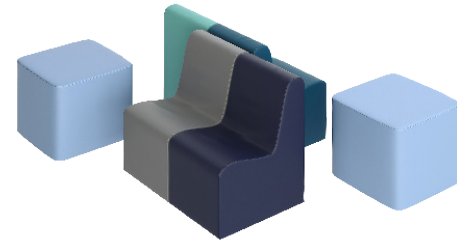

The Team

Contour Chair: Sleek, ergonomic, and perfect for lounging.

Contour Sofa: Spacious, comfortable, and ideal for gatherings.

Corner Ottoman: A versatile addition for extra seating or footrest.

FlexCube: The ultimate multitasker—use it as a table, seat, or ottoman.

Covered in soft vegan leather

Dense, high-quality foam offers superior support without the need for a traditional wood frame.

Lightweight

MAKE IT YOURS

Mix & Match Ideas

A- Chair (4)
C- Corner Ottoman (4)

A- Chair (4)
D- Flexcube (2)

B- Sofa (4)

B- Sofa (4)
D- Flexcube (4)

- A- Chair (2)
- B- Sofa (2)
- C- Corner Ottoman (4)

- A- Chair (2)
- B- Sofa (2)
- C- Corner Ottoman (4)
- D- Flexcube (2)

- A- Chair (4)
- B- Sofa (4)
- C- Corner Ottoman (12)
- D- Flexcube (4)