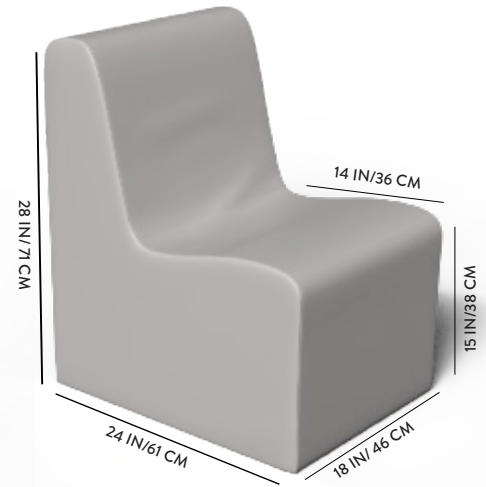

B- Sofa (4)

B- Sofa (4)
D- Flexcube (4)

- A- Chair (2)
- B- Sofa (2)
- C- Corner Ottoman (4)

- A- Chair (2)
- B- Sofa (2)
- C- Corner Ottoman (4)
- D- Flexcube (2)

- A- Chair (4)
- B- Sofa (4)
- C- Corner Ottoman (12)
- D- Flexcube (4)

The possibilities are endless. Call your Sales Manager today for more information.

Choose from SMALL for toddlers, MEDIUM for preschoolers or LARGE for school age to adults!

SMALL

MEDIUM

LARGE

HAPPY HANGOUT

Small Contour Chair

Material : Vegan Leather & Foam
 Size : 12"L x 15"W x 15"H
 Weight : 2 LB/ .90 KG
 Foam ILD: 60
 Age: 12 mo. to 24 mo.

Available in 12 colors

Medium Contour Chair

Material : Vegan Leather & Foam
 Size : 14"L x 18"W x 20"H
 Weight : 3.5 LB/ 1.6 KG
 Foam ILD: 60
 Age: 2 years to 4 years

Available in 13 colors

Large Contour Chair

Material : Vegan Leather & Foam
 Size : 18"L x 24"W x 28"H
 Weight : 9 LB/ 4 KG
 Foam ILD: 70
 Age: 5 years & up

Available in 10 colors

Small Contour Sofa

Material : Vegan Leather & Foam
 Size : 24"L x 15"W x 15"H
 Weight : 3.5 LB/1.6 KG
 Foam ILD: 60
 Age: 12 mo. to 24 mo.