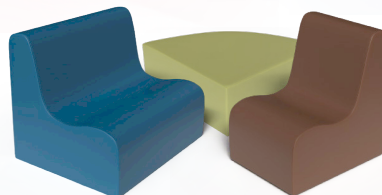

Available in 15 colors

MIX, MATCH, AND MAKE IT YOURS.

SMALL CONTOUR SEATING

2 PC set includes chair and sofa

Ages: 10 months to 18 months

GREEN
CF705-454

DEEP WATER
CF705-814

GRAY
CF705-815

SAND
CF705-822

MEDIUM CONTOUR SEATING

3 PC set includes chair, sofa and corner ottoman

Ages: 18 months to 4 years

RAINBOW
CF705-558
CHAIR- BLUE
SOFA- RED
CORNER OTTOMAN
YELLOW

WOODLAND
CF705-829
CHAIR- WALNUT
SOFA- DEEP WATER
CORNER OTTOMAN
FERN

TRANQUILITY
CF705-830
CHAIR- AQUA
SOFA- DEEP WATER
CORNER OTTOMAN
GRAY

ELEMENTS
CF705-840
CHAIR- GLACIER
SOFA- FOG BLUE
CORNER OTTOMAN
CLAY

LARGE CONTOUR SEATING

5 PC set includes two chairs, sofa, corner ottoman, and FlexCube
Ages: 5 years & up.