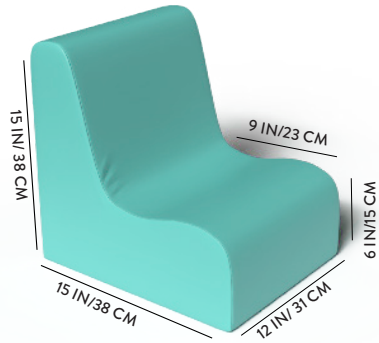

B- Sofa (4)

B- Sofa (4)
D- Flexcube (4)

- A- Chair (2)
- B- Sofa (2)
- C- Corner Ottoman (4)

- A- Chair (2)
- B- Sofa (2)
- C- Corner Ottoman (4)
- D- Flexcube (2)

- A- Chair (4)
- B- Sofa (4)
- C- Corner Ottoman (12)
- D- Flexcube (4)

The possibilities are endless. Call your Sales Manager today for more information.

Choose from SMALL for toddlers, MEDIUM for preschoolers or LARGE for school age to adults!

SMALL

MEDIUM

LARGE

HAPPY HANGOUT

Small Contour Chair

Material : Vegan Leather & Foam
 Size : 12"L x 15"W x 15"H
 Weight : 2 LB/ .90 KG
 Foam ILD: 60
 Age: 12 mo. to 24 mo.

Available in 12 colors

Medium Contour Chair

Material : Vegan Leather & Foam
 Size : 14"L x 18"W x 20"H
 Weight : 3.5 LB/ 1.6 KG
 Foam ILD: 60
 Age: 2 years to 4 years

Available in 13 colors

Large Contour Chair

Material : Vegan Leather & Foam
 Size : 18"L x 24"W x 28"H
 Weight : 9 LB/ 4 KG
 Foam ILD: 70
 Age: 5 years & up

Available in 10 colors

Small Contour Sofa

Material : Vegan Leather & Foam
 Size : 24"L x 15"W x 15"H
 Weight : 3.5 LB/1.6 KG
 Foam ILD: 60
 Age: 12 mo. to 24 mo.