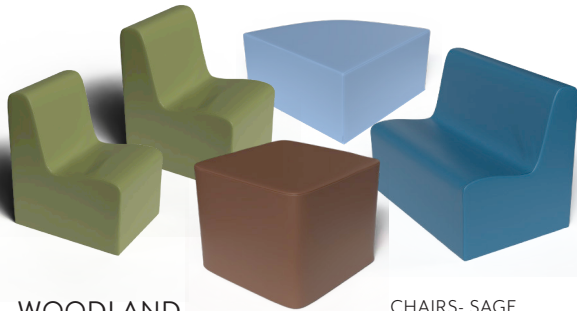

SAND
CF705-822

MEDIUM CONTOUR SEATING

3 PC set includes chair, sofa and corner ottoman

Ages: 18 months to 4 years

RAINBOW
CF705-558
CHAIR- BLUE
SOFA- RED
CORNER OTTOMAN
YELLOW

WOODLAND
CF705-829
CHAIR- WALNUT
SOFA- DEEP WATER
CORNER OTTOMAN
FERN

TRANQUILITY
CF705-830
CHAIR- AQUA
SOFA- DEEP WATER
CORNER OTTOMAN
GRAY

ELEMENTS
CF705-840
CHAIR- GLACIER
SOFA- FOG BLUE
CORNER OTTOMAN
CLAY

LARGE CONTOUR SEATING

5 PC set includes two chairs, sofa, corner ottoman, and FlexCube
Ages: 5 years & up.

RAINBOW
CF705-850

CHAIRS- BLUE
SOFA- GREEN
CORNER OTTOMAN- YELLOW
FLEXCUBE- RED

WOODLAND
CF705-863

CHAIRS- SAGE
SOFA- DEEP WATER
CORNER OTTOMAN- SKY BLUE
FLEXCUBE- WALNUT

Predesigned sets for easy ordering!