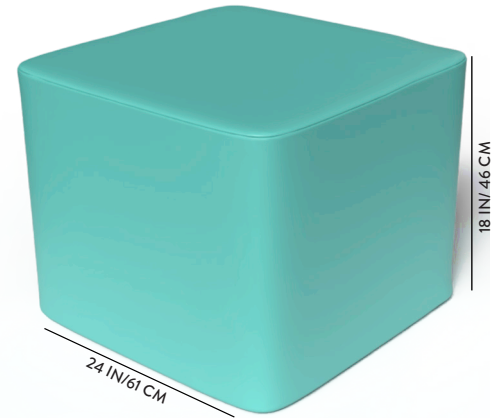

Available in 13 colors

Large Contour Chair

Material : Vegan Leather & Foam
 Size : 18"L x 24"W x 28"H
 Weight : 9 LB/ 4 KG
 Foam ILD: 70
 Age: 5 years & up

Available in 10 colors

Small Contour Sofa

Material : Vegan Leather & Foam
 Size : 24"L x 15"W x 15"H
 Weight : 3.5 LB/1.6 KG
 Foam ILD: 60
 Age: 12 mo. to 24 mo.

Available in 12 colors

Medium Contour Sofa

Material : Vegan Leather & Foam
 Size : 24"L x 18"W x 20"H
 Weight : 6 LB/2.7 KG
 Foam ILD: 60
 Age: 2 years to 4 years

Available in 12 colors

Large Contour Sofa

Material : Vegan Leather & Foam
 Size : 36"L x 24"W x 28"H
 Weight : 18 LB/ 8.2 KG
 Foam ILD: 70
 Age: 5 years & up

Available in 11 colors

Medium Corner Ottoman

Material : Vegan Leather & Foam
 Size : 18"L x 18"W x 8"H
 Weight : 2.5 LB/ 1.2 KG
 Foam ILD: 60
 Age: 2 years to 4 years