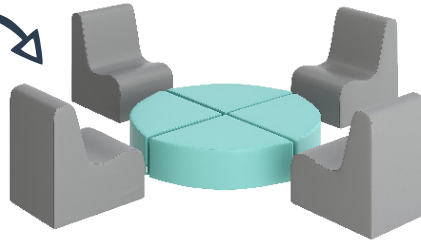

The Team

Contour Chair: Sleek, ergonomic, and perfect for lounging.

Contour Sofa: Spacious, comfortable, and ideal for gatherings.

Corner Ottoman: A versatile addition for extra seating or footrest.

FlexCube: The ultimate multitasker—use it as a table, seat, or ottoman.

HAPPY HANGOUT

The Ultimate Happy Hangout

Designed with contouring that helps maintain its shape longer for extended use.

No hard edges

Contoured to alleviate pressure on joints and muscles, promoting good posture.

Covered in soft vegan leather

Dense, high-quality foam offers superior support without the need for a traditional wood frame.

Lightweight

MAKE IT YOURS

Mix & Match Ideas

A- Chair (4)
C- Corner Ottoman (4)

A- Chair (4)
D- Flexcube (2)

B- Sofa (4)

B- Sofa (4)
D- Flexcube (4)

- A- Chair (2)
- B- Sofa (2)
- C- Corner Ottoman (4)

- A- Chair (2)
- B- Sofa (2)
- C- Corner Ottoman (4)
- D- Flexcube (2)

- A- Chair (4)
- B- Sofa (4)
- C- Corner Ottoman (12)
- D- Flexcube (4)