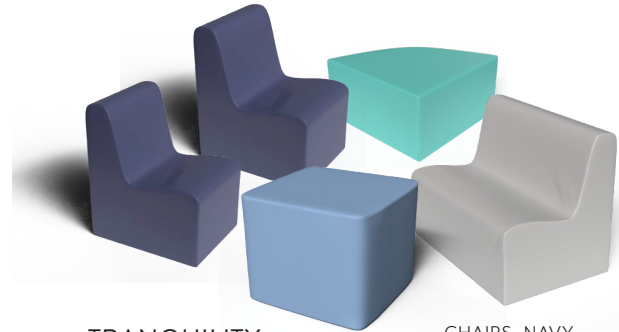

TRANQUILITY
CF705-830
CHAIR- AQUA
SOFA- DEEP WATER
CORNER OTTOMAN
GRAY

ELEMENTS
CF705-840
CHAIR- GLACIER
SOFA- FOG BLUE
CORNER OTTOMAN
CLAY

LARGE CONTOUR SEATING

5 PC set includes two chairs, sofa, corner ottoman, and FlexCube
Ages: 5 years & up.

RAINBOW
CF705-850

CHAIRS- BLUE
SOFA- GREEN
CORNER OTTOMAN- YELLOW
FLEXCUBE- RED

WOODLAND
CF705-863

CHAIRS- SAGE
SOFA- DEEP WATER
CORNER OTTOMAN- SKY BLUE
FLEXCUBE- WALNUT

Predesigned sets for easy ordering!