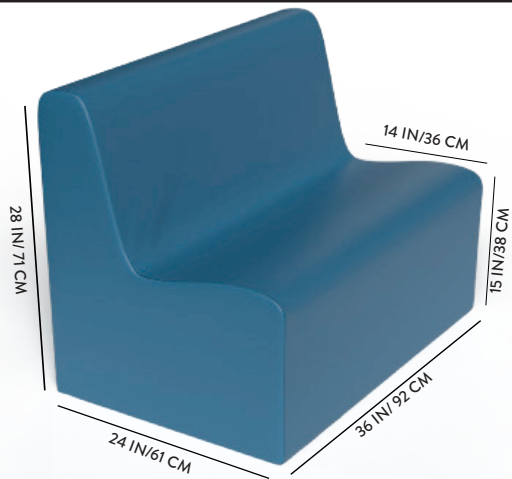

Small Contour Chair

Material : Vegan Leather & Foam
 Size : 12"L x 15"W x 15"H
 Weight : 2 LB/ .90 KG
 Foam ILD: 60
 Age: 12 mo. to 24 mo.

Available in 12 colors

Medium Contour Chair

Material : Vegan Leather & Foam
 Size : 14"L x 18"W x 20"H
 Weight : 3.5 LB/ 1.6 KG
 Foam ILD: 60
 Age: 2 years to 4 years

Available in 13 colors

Large Contour Chair

Material : Vegan Leather & Foam
 Size : 18"L x 24"W x 28"H
 Weight : 9 LB/ 4 KG
 Foam ILD: 70
 Age: 5 years & up

Available in 10 colors

Small Contour Sofa

Material : Vegan Leather & Foam
 Size : 24"L x 15"W x 15"H
 Weight : 3.5 LB/1.6 KG
 Foam ILD: 60
 Age: 12 mo. to 24 mo.

Available in 12 colors

Medium Contour Sofa

Material : Vegan Leather & Foam
 Size : 24"L x 18"W x 20"H
 Weight : 6 LB/2.7 KG
 Foam ILD: 60
 Age: 2 years to 4 years

Available in 12 colors

Large Contour Sofa