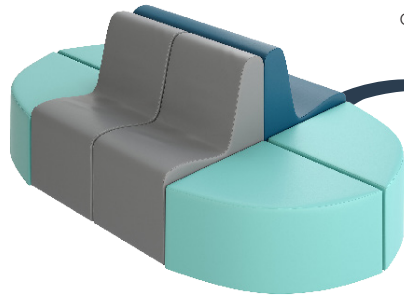

The Team

Contour Chair: Sleek, ergonomic, and perfect for lounging.

Contour Sofa: Spacious, comfortable, and ideal for gatherings.

Corner Ottoman: A versatile addition for extra seating or footrest.

FlexCube: The ultimate multitasker—use it as a table, seat, or ottoman.

HAPPY HANGOUT

The Ultimate Happy Hangout

Designed with contouring that helps maintain its shape longer for extended use.

No hard edges

Contoured to alleviate pressure on joints and muscles, promoting good posture.

Covered in soft vegan leather

Dense, high-quality foam offers superior support without the need for a traditional wood frame.

Lightweight

MAKE IT YOURS

Mix & Match Ideas

A- Chair (4)
C- Corner Ottoman (4)

A- Chair (4)
D- Flexcube (2)

B- Sofa (4)

B- Sofa (4)
D- Flexcube (4)

- A- Chair (2)
- B- Sofa (2)
- C- Corner Ottoman (4)

- A- Chair (2)
- B- Sofa (2)
- C- Corner Ottoman (4)
- D- Flexcube (2)

- A- Chair (4)
- B- Sofa (4)
- C- Corner Ottoman (12)
- D- Flexcube (4)