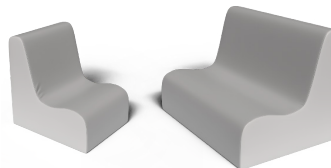

Available in 15 colors

MIX, MATCH, AND MAKE IT YOURS.

SMALL CONTOUR SEATING

2 PC set includes chair and sofa

Ages: 10 months to 18 months

GREEN
CF705-454

DEEP WATER
CF705-814

GRAY
CF705-815

SAND
CF705-822

MEDIUM CONTOUR SEATING

3 PC set includes chair, sofa and corner ottoman

Ages: 18 months to 4 years

RAINBOW
CF705-558
CHAIR- BLUE
SOFA- RED
CORNER OTTOMAN
YELLOW

WOODLAND
CF705-829
CHAIR- WALNUT
SOFA- DEEP WATER
CORNER OTTOMAN
FERN