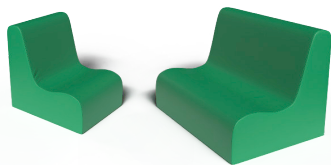

Available in 15 colors

MIX, MATCH, AND MAKE IT YOURS.

SMALL CONTOUR SEATING

2 PC set includes chair and sofa

Ages: 10 months to 18 months

GREEN
CF705-454

DEEP WATER
CF705-814

GRAY
CF705-815

SAND
CF705-822

MEDIUM CONTOUR SEATING

3 PC set includes chair, sofa and corner ottoman

Ages: 18 months to 4 years

RAINBOW
CF705-558
CHAIR- BLUE
SOFA- RED
CORNER OTTOMAN
YELLOW

WOODLAND
CF705-829
CHAIR- WALNUT
SOFA- DEEP WATER
CORNER OTTOMAN
FERN