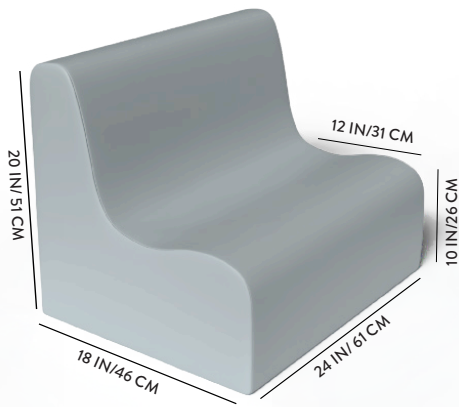

Small Contour Chair

Material : Vegan Leather & Foam
 Size : 12"L x 15"W x 15"H
 Weight : 2 LB/ .90 KG
 Foam ILD: 60
 Age: 12 mo. to 24 mo.

Available in 12 colors

Medium Contour Chair

Material : Vegan Leather & Foam
 Size : 14"L x 18"W x 20"H
 Weight : 3.5 LB/ 1.6 KG
 Foam ILD: 60
 Age: 2 years to 4 years

Available in 13 colors

Large Contour Chair

Material : Vegan Leather & Foam
 Size : 18"L x 24"W x 28"H
 Weight : 9 LB/ 4 KG
 Foam ILD: 70
 Age: 5 years & up

Available in 10 colors

Small Contour Sofa

Material : Vegan Leather & Foam
 Size : 24"L x 15"W x 15"H
 Weight : 3.5 LB/1.6 KG
 Foam ILD: 60
 Age: 12 mo. to 24 mo.

Available in 12 colors

Medium Contour Sofa

Material : Vegan Leather & Foam
 Size : 24"L x 18"W x 20"H
 Weight : 6 LB/2.7 KG
 Foam ILD: 60
 Age: 2 years to 4 years

Available in 12 colors

Large Contour Sofa