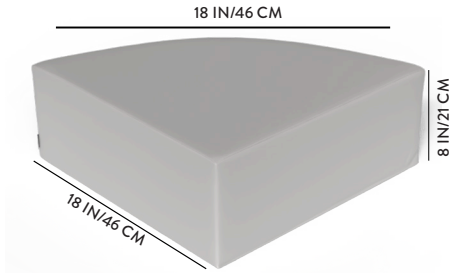

Available in 13 colors

Large Contour Chair

Material : Vegan Leather & Foam
 Size : 18"L x 24"W x 28"H
 Weight : 9 LB/ 4 KG
 Foam ILD: 70
 Age: 5 years & up

Available in 10 colors

Small Contour Sofa

Material : Vegan Leather & Foam
 Size : 24"L x 15"W x 15"H
 Weight : 3.5 LB/1.6 KG
 Foam ILD: 60
 Age: 12 mo. to 24 mo.

Available in 12 colors

Medium Contour Sofa

Material : Vegan Leather & Foam
 Size : 24"L x 18"W x 20"H
 Weight : 6 LB/2.7 KG
 Foam ILD: 60
 Age: 2 years to 4 years

Available in 12 colors

Large Contour Sofa

Material : Vegan Leather & Foam
 Size : 36"L x 24"W x 28"H
 Weight : 18 LB/ 8.2 KG
 Foam ILD: 70
 Age: 5 years & up

Available in 11 colors

Medium Corner Ottoman

Material : Vegan Leather & Foam
 Size : 18"L x 18"W x 8"H
 Weight : 2.5 LB/ 1.2 KG
 Foam ILD: 60
 Age: 2 years to 4 years