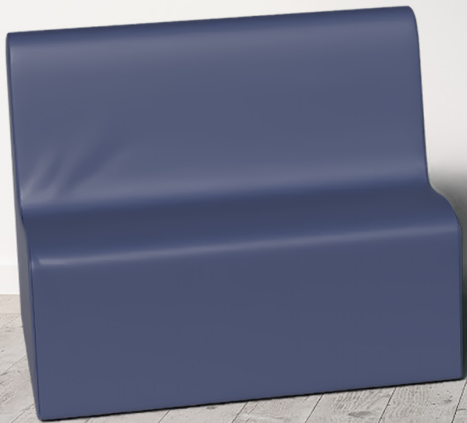

Happy Hangout Collection

by Children's Factory

Customization and Versatility at Your Fingertips

Mix, Match, and Make It Yours

Introducing Happy Hangout Flexible Seating TEAM, designed to adapt. Whether you're looking to create a cozy corner, a spacious lounge, or a playful hangout spot, our collection lets you mix, match, and create the perfect setup for any space. Choose to customize your own with individual pieces that suit your style or from our pre-designed sets.

The Team

Contour Chair: Sleek, ergonomic, and perfect for lounging.

Contour Sofa: Spacious, comfortable, and ideal for gatherings.

Corner Ottoman: A versatile addition for extra seating or footrest.

FlexCube: The ultimate multitasker—use it as a table, seat, or ottoman.

HAPPY HANGOUT

The Ultimate Happy Hangout

Designed with contouring that helps maintain its shape longer for extended use.

No hard edges

Contoured to alleviate pressure on joints and muscles, promoting good posture.

Covered in soft vegan leather

Dense, high-quality foam offers superior support without the need for a traditional wood frame.

Lightweight

MAKE IT YOURS

Mix & Match Ideas

A- Chair (4)
C- Corner Ottoman (4)

A- Chair (4)
D- Flexcube (2)