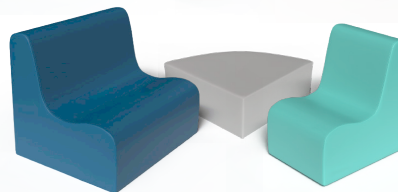

Available in 15 colors

MIX, MATCH, AND MAKE IT YOURS.

SMALL CONTOUR SEATING

2 PC set includes chair and sofa

Ages: 10 months to 18 months

GREEN
CF705-454

DEEP WATER
CF705-814

GRAY
CF705-815

SAND
CF705-822

MEDIUM CONTOUR SEATING

3 PC set includes chair, sofa and corner ottoman

Ages: 18 months to 4 years

RAINBOW
CF705-558
CHAIR- BLUE
SOFA- RED
CORNER OTTOMAN
YELLOW

WOODLAND
CF705-829
CHAIR- WALNUT
SOFA- DEEP WATER
CORNER OTTOMAN
FERN

TRANQUILITY
CF705-830
CHAIR- AQUA
SOFA- DEEP WATER
CORNER OTTOMAN
GRAY

ELEMENTS
CF705-840
CHAIR- GLACIER
SOFA- FOG BLUE
CORNER OTTOMAN
CLAY

LARGE CONTOUR SEATING

5 PC set includes two chairs, sofa, corner ottoman, and FlexCube
Ages: 5 years & up.