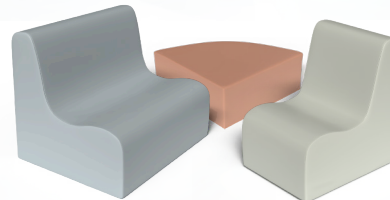

Available in 15 colors

MIX, MATCH, AND MAKE IT YOURS.

SMALL CONTOUR SEATING

2 PC set includes chair and sofa

Ages: 10 months to 18 months

GREEN
CF705-454

DEEP WATER
CF705-814

GRAY
CF705-815

SAND
CF705-822

MEDIUM CONTOUR SEATING

3 PC set includes chair, sofa and corner ottoman

Ages: 18 months to 4 years

RAINBOW
CF705-558
CHAIR- BLUE
SOFA- RED
CORNER OTTOMAN
YELLOW

WOODLAND
CF705-829
CHAIR- WALNUT
SOFA- DEEP WATER
CORNER OTTOMAN
FERN

TRANQUILITY
CF705-830
CHAIR- AQUA
SOFA- DEEP WATER
CORNER OTTOMAN
GRAY

ELEMENTS
CF705-840
CHAIR- GLACIER
SOFA- FOG BLUE
CORNER OTTOMAN
CLAY

LARGE CONTOUR SEATING

5 PC set includes two chairs, sofa, corner ottoman, and FlexCube
Ages: 5 years & up.