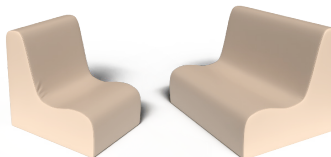

Available in 15 colors

MIX, MATCH, AND MAKE IT YOURS.

SMALL CONTOUR SEATING

2 PC set includes chair and sofa

Ages: 10 months to 18 months

GREEN
CF705-454

DEEP WATER
CF705-814

GRAY
CF705-815

SAND
CF705-822

MEDIUM CONTOUR SEATING

3 PC set includes chair, sofa and corner ottoman

Ages: 18 months to 4 years

RAINBOW
CF705-558
CHAIR- BLUE
SOFA- RED
CORNER OTTOMAN
YELLOW

WOODLAND
CF705-829
CHAIR- WALNUT
SOFA- DEEP WATER
CORNER OTTOMAN
FERN