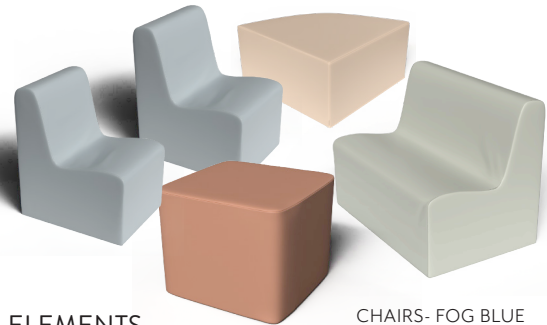

TRANQUILITY
CF705-830
CHAIR- AQUA
SOFA- DEEP WATER
CORNER OTTOMAN
GRAY

ELEMENTS
CF705-840
CHAIR- GLACIER
SOFA- FOG BLUE
CORNER OTTOMAN
CLAY

LARGE CONTOUR SEATING

5 PC set includes two chairs, sofa, corner ottoman, and FlexCube
Ages: 5 years & up.

RAINBOW
CF705-850

CHAIRS- BLUE
SOFA- GREEN
CORNER OTTOMAN- YELLOW
FLEXCUBE- RED

WOODLAND
CF705-863

CHAIRS- SAGE
SOFA- DEEP WATER
CORNER OTTOMAN- SKY BLUE
FLEXCUBE- WALNUT

Predesigned sets for easy ordering!

TRANQUILITY
CF705-878

CHAIRS- NAVY
SOFA- GRAY
CORNER OTTOMAN- AQUA
FLEXCUBE- SKY BLUE

ELEMENTS
CF705-889

CHAIRS- FOG BLUE
SOFA- COASTAL GREEN
CORNER OTTOMAN- SAND
FLEXCUBE- CLAY

MIX, MATCH, AND MAKE IT YOURS.