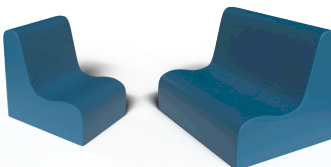

Available in 15 colors

MIX, MATCH, AND MAKE IT YOURS.

SMALL CONTOUR SEATING

2 PC set includes chair and sofa

Ages: 10 months to 18 months

GREEN
CF705-454

DEEP WATER
CF705-814

GRAY
CF705-815

SAND
CF705-822

MEDIUM CONTOUR SEATING

3 PC set includes chair, sofa and corner ottoman

Ages: 18 months to 4 years

RAINBOW
CF705-558
CHAIR- BLUE
SOFA- RED
CORNER OTTOMAN
YELLOW

WOODLAND
CF705-829
CHAIR- WALNUT
SOFA- DEEP WATER
CORNER OTTOMAN
FERN