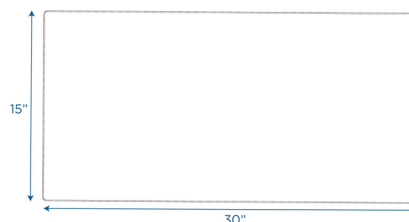

Adapta-Bench - Almond

Molded, plastic convertible bench

MODEL #: CF910-057

FRONT

FRONT

SIDE

OVERVIEW:

Adapta-Bench has 3 uses in 1! First, use it as a sofa with either a 7" or a 9" high seat. Then flip it over and use it as a table. Bench can be used indoors or outdoors.

MATERIALS:

Made from sturdy but lightweight LLPDE material. Corners are gently rounded for safety.

Digital Swatches:

Model #	Description	L"	W"	H"	WT lbs.	Cube	FC	Truck Only
CF910-057	Adapta-Bench - Almond	30	15	15	12			N
	Shipping Dimensions	30.5	15.125	15.25	13.9	4.07	250	