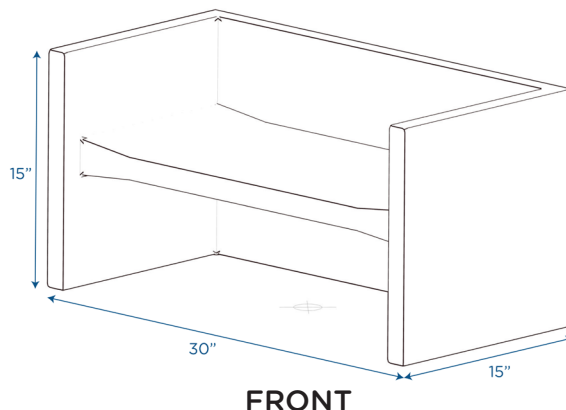

Adapta-Bench - Almond

Molded, plastic convertible bench

MODEL #: CF910-057

FRONT

FRONT

SIDE

OVERVIEW:

Adapta-Bench has 3 uses in 1! First, use it as a sofa with either a 7" or a 9" high seat. Then flip it over and use it as a table. Bench can be used indoors or outdoors.

MATERIALS:

Made from sturdy but lightweight LLPDE material. Corners are gently rounded for safety.

Digital Swatches:

Model #	Description	L"	W"	H"	WT lbs.	Cube	FC	Truck Only
CF910-057	Adapta-Bench - Almond	30	15	15	12			N
	Shipping Dimensions	30.5	15.125	15.25	13.9	4.07	250	