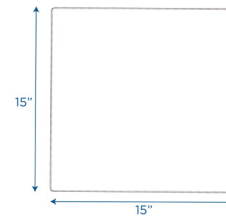

Adapta-Bench - Almond

Molded, plastic convertible bench

MODEL #: CF910-057

FRONT

FRONT

SIDE

OVERVIEW:

Adapta-Bench has 3 uses in 1! First, use it as a sofa with either a 7" or a 9" high seat. Then flip it over and use it as a table. Bench can be used indoors or outdoors.

MATERIALS:

Made from sturdy but lightweight LLPDE material. Corners are gently rounded for safety.

Digital Swatches:

Model #	Description	L"	W"	H"	WT lbs.	Cube	FC	Truck Only
CF910-057	Adapta-Bench - Almond	30	15	15	12			N
	Shipping Dimensions	30.5	15.125	15.25	13.9	4.07	250	