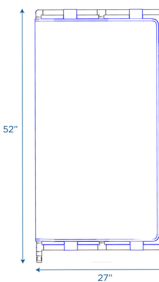

Soft Big Block Trolley - Set A

Lightweight plastic storage for 12" Modular Block Set A

MODEL #: CF905-137

FRONT

BACK

SIDE

OVERVIEW:

Designed to organize CF321-615, our 21-piece soft, foam block set, this trolley holds every shape and size in a small space between uses. (CF321-615 Sold Separately.) Assembly required.

MATERIALS:

Trolley is constructed of plastic.

Digital Swatches:

Model #	Description	L"	W"	H"	WT lbs.	Cube	FC	Truck Only
CF905-137	Soft Big Block Trolley - Set A	40	27	52	13.5			N
	Shipping Dimensions	48.75	8.25	8.125	16.67	1.89	100	