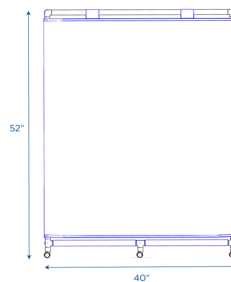

Soft Big Block Trolley - Set A

Lightweight plastic storage for 12" Modular Block Set A

MODEL #: CF905-137

FRONT

BACK

SIDE

OVERVIEW:

Designed to organize CF321-615, our 21-piece soft, foam block set, this trolley holds every shape and size in a small space between uses. (CF321-615 Sold Separately.) Assembly required.

MATERIALS:

Trolley is constructed of plastic.

Digital Swatches:

Model #	Description	L"	W"	H"	WT lbs.	Cube	FC	Truck Only
CF905-137	Soft Big Block Trolley - Set A	40	27	52	13.5			N
	Shipping Dimensions	48.75	8.25	8.125	16.67	1.89	100	