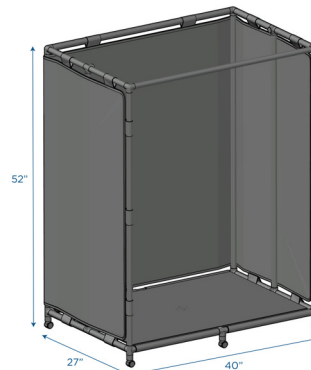

Soft Big Block Trolley - Set A

Lightweight plastic storage for 12" Modular Block Set A

MODEL #: CF905-137

FRONT

BACK

SIDE

OVERVIEW:

Designed to organize CF321-615, our 21-piece soft, foam block set, this trolley holds every shape and size in a small space between uses. (CF321-615 Sold Separately.) Assembly required.

MATERIALS:

Trolley is constructed of plastic.

Digital Swatches:

Model #	Description	L"	W"	H"	WT lbs.	Cube	FC	Truck Only
CF905-137	Soft Big Block Trolley - Set A	40	27	52	13.5			N
	Shipping Dimensions	48.75	8.25	8.125	16.67	1.89	100	