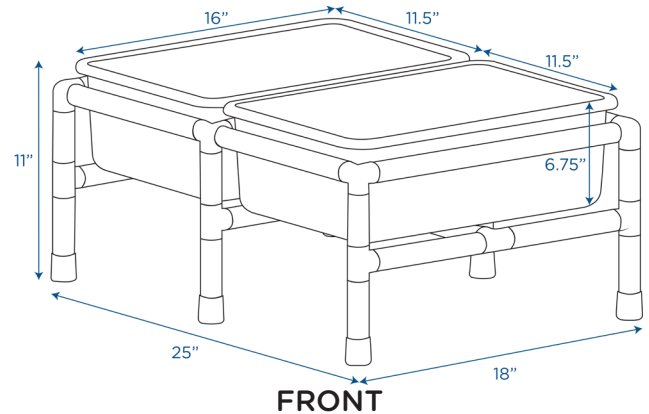

## Mini Double Discovery Table

Lightweight plastic 2 section table

MODEL #: CF905-134

### OVERVIEW:

This lightweight low-profile play table features 2 roomy tubs so toddlers can explore multiple sensory items at once. Each sturdy, plastic tub releases from the base for easy clean-up and storage. Included matching lids quickly snap onto tubs. Assembly required.

### MATERIALS:

Play table and matching tubs are constructed of plastic.

Digital Swatches:

Model #	Description	L"	W"	H"	WT lbs.	Cube	FC	Truck Only
CF905-134	Mini Double Discovery Table	25	18	11	6.8			N
	Shipping Dimensions	18.25	12.25	12.625	8.15	1.63	150	