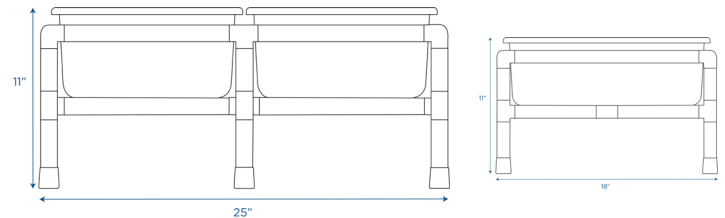

## Mini Double Discovery Table

Lightweight plastic 2 section table

MODEL #: CF905-134

### OVERVIEW:

This lightweight low-profile play table features 2 roomy tubs so toddlers can explore multiple sensory items at once. Each sturdy, plastic tub releases from the base for easy clean-up and storage. Included matching lids quickly snap onto tubs. Assembly required.

### MATERIALS:

Play table and matching tubs are constructed of plastic.

Digital Swatches:

Model #	Description	L"	W"	H"	WT lbs.	Cube	FC	Truck Only
CF905-134	Mini Double Discovery Table	25	18	11	6.8			N
	Shipping Dimensions	18.25	12.25	12.625	8.15	1.63	150	