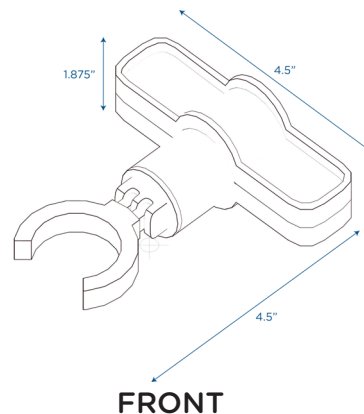

Gate Latch Attachment for PlayPanels® - Blue

Lightweight plastic wall mountable gate latch.

MODEL #: CF900-901

OVERVIEW:

The Gate Latch Attachment creates an entry or exit point so adults can easily gain access or leave customized activity areas constructed from Children's Factory PlayPanels®. This gate mounts to a wall and attaches to any size or style PlayPanel. (PlayPanels® sold separately.)

MATERIALS:

Gate Latch is constructed of plastic.

Digital Swatches:

Model #	Description	L"	W"	H"	WT lbs.	Cube	FC	Truck Only
CF900-901	Gate Latch Attachment for PlayPanels® - Blue	4.5	4.5	1.875	0.2			N
	Shipping Dimensions	5.625	4.75	2.125	0.33	0.03	92.5	