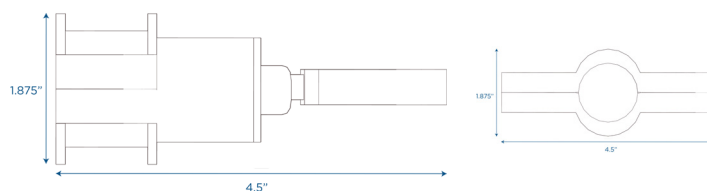

Gate Latch Attachment for PlayPanels® - Blue

Lightweight plastic wall mountable gate latch.

MODEL #: CF900-901

OVERVIEW:

The Gate Latch Attachment creates an entry or exit point so adults can easily gain access or leave customized activity areas constructed from Children's Factory PlayPanels®. This gate mounts to a wall and attaches to any size or style PlayPanel. (PlayPanels® sold separately.)

MATERIALS:

Gate Latch is constructed of plastic.

Digital Swatches:

Model #	Description	L"	W"	H"	WT lbs.	Cube	FC	Truck Only
CF900-901	Gate Latch Attachment for PlayPanels® - Blue	4.5	4.5	1.875	0.2			N
	Shipping Dimensions	5.625	4.75	2.125	0.33	0.03	92.5	