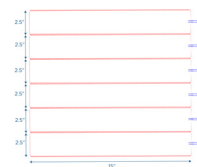

Contemporary Round Floor Cushions - Set of 6

Green, blue, sky blue, aqua and gray cushions with handles

MODEL #: CF805-212

FRONT

BACK

SIDE

OVERVIEW:

Cushions are 2-1/2" thick and include an easy carrying handle. Set includes 6 seat cushions including 2 blue, 1 green, 1 sky blue, 1 aqua, and 1 gray.

MATERIALS:

Seats are covered in polyurethane with polyester backing and filled with polyurethane foam.

Digital Swatches:

Model #	Description	L"	W"	H"	WT lbs.	Cube	FC	Truck Only
CF805-212	Contemporary Round Floor Cushions - Set of 6 (single seat)	15	15	2.5	0.7			N
	Shipping Dimensions	16	15.5	15.5	5.46	2.22	250	