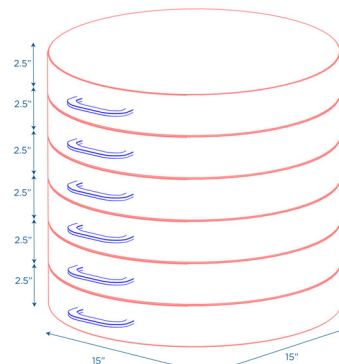

Contemporary Round Floor Cushions - Set of 6

Green, blue, sky blue, aqua and gray cushions with handles

MODEL #: CF805-212

FRONT

BACK

SIDE

OVERVIEW:

Cushions are 2-1/2" thick and include an easy carrying handle. Set includes 6 seat cushions including 2 blue, 1 green, 1 sky blue, 1 aqua, and 1 gray.