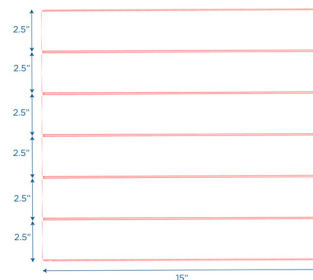

Contemporary Round Floor Cushions - Set of 6

Green, blue, sky blue, aqua and gray cushions with handles

MODEL #: CF805-212

FRONT

BACK

SIDE

OVERVIEW:

Cushions are 2-1/2" thick and include an easy carrying handle. Set includes 6 seat cushions including 2 blue, 1 green, 1 sky blue, 1 aqua, and 1 gray.

MATERIALS:

Seats are covered in polyurethane with polyester backing and filled with polyurethane foam.

Digital Swatches:

Model #	Description	L"	W"	H"	WT lbs.	Cube	FC	Truck Only
CF805-212	Contemporary Round Floor Cushions - Set of 6 (single seat)	15	15	2.5	0.7			N
	Shipping Dimensions	16	15.5	15.5	5.46	2.22	250	