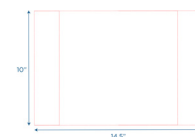

Soft Touch Bowtie Seating

Set of 6 soft modular seats in rainbow colors

MODEL #: CF805-010

FRONT

BACK

SIDE

OVERVIEW:

The bowtie shape of these seats lends to the ability to form a variety of seat connections including one long line as individual seats or as seats with a center ottoman. Set includes 6 seats with a 10" seat height. Set includes 1 red, 1 yellow, 1 blue, 1 purple, 1 green, and 1 orange seat.

ADDITIONAL INFORMATION:

AGE RATING: 2 Years to 4 Years

STANDARDS AND TEST COMPLIANCE:

T31620240953TY Oct 2016 EN, AS/NZS, CPSC

GREENGUARD GOLD CERTIFIED: NO

WARRANTY: 2 Year

KEYWORDS: Kids sofa chair; Toddler sofa chair; Kids chair; preschool chair; Kids chairs for boys; Kids chairs for girls; reading nook; toddler chair; toddler chairs; classroom chairs; toddler chairs for boys; playroom; Kid chair; Kids sofa chair; Kids lounge chair; Toddler chairs for girls; daycare; classroom; preschool; homeschool; kids chairs; nursery; classroom; Chair for toddler; school chair; flexible seating; flexible seating for classroom elementary; flexible seating for classroom; flexible seating classroom; school