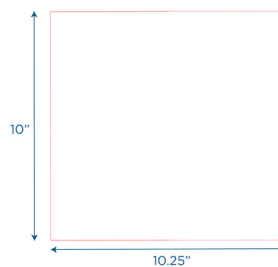

Soft Touch Bowtie Seating

Set of 6 soft modular seats in rainbow colors

MODEL #: CF805-010

FRONT

BACK

SIDE

OVERVIEW:

The bowtie shape of these seats lends to the ability to form a variety of seat connections including one long line as individual seats or as seats with a center ottoman. Set includes 6 seats with a 10" seat height. Set includes 1 red, 1 yellow, 1 blue, 1 purple, 1 green, and 1 orange seat.