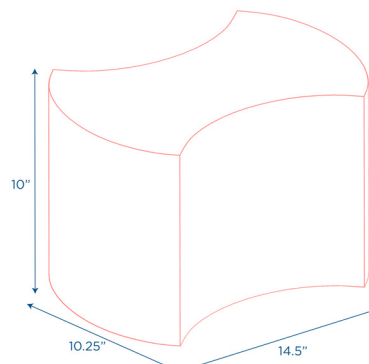

Soft Touch Bowtie Seating

Set of 6 soft modular seats in rainbow colors

MODEL #: CF805-010

FRONT

BACK

SIDE

OVERVIEW:

The bowtie shape of these seats lends to the ability to form a variety of seat connections including one long line as individual seats or as seats with a center ottoman. Set includes 6 seats with a 10" seat height. Set includes 1 red, 1 yellow, 1 blue, 1 purple, 1 green, and 1 orange seat.

MATERIALS:

Seats are covered in polyurethane with polyester backing and filled with polyurethane foam.

Digital Swatches:

Model #	Description	L"	W"	H"	WT lbs.	Cube	FC	Truck Only
CF805-010	Soft Touch Bowtie Seating (single seat)	14.5	10.25	10	1.35			N
	Shipping Dimensions	30.5	20	14.25	10.7	5.03	250	