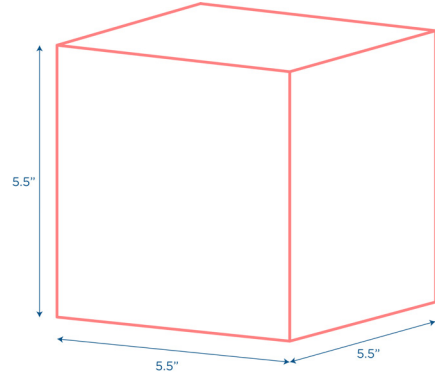

Baby Blocks in Woodland Colors - Set of 12

Set of 12 blocks

MODEL #: CF705-392

FRONT

BACK

SIDE

OVERVIEW:

This set includes 12 foam blocks with 6, woodland colors represented (2 of each color are included in the set). Blocks can be partnered with our Patchwork Crawly Mat to play color matching and recognition games. (Mat sold separately; See CF705-391)

MATERIALS:

Blocks are covered in polyurethane with polyester backing and filled with polyurethane foam.

Digital Swatches:

| Model # | Description | L" | W" | H" | WT lbs. | Cube | FC | Truck Only |
|-----------|---|-------|-----|-----|---------|------|-----|------------|
| CF705-392 | Baby Blocks in Woodland Colors - Set of 12 (single block) | 5.5 | 5.5 | 5.5 | 0.56 | | | N |
| | Shipping Dimensions | 16.75 | 11 | 11 | 3.95 | 1.17 | 250 | |