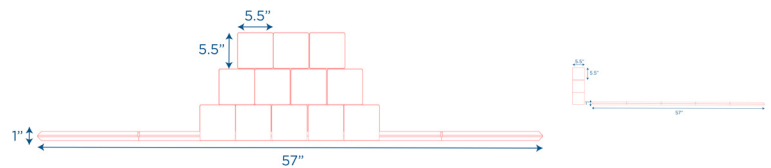

Patchwork Mat and 12 Piece Block Set - Woodland

Set of 12 blocks and 1" thick patchwork mat

MODEL #: CF705-390

OVERVIEW:

This set includes 12 foam blocks and 1" thick patchwork mat with 6, woodland colors represented (2 of each color are included in the set). Blocks can be partnered with our Patchwork Crawly Mat to play color matching and recognition games.

MATERIALS:

Blocks and mat are covered in polyurethane with polyester backing and filled with polyurethane foam.

BACK

SIDE

Digital Swatches:

Model #	Description	L"	W"	H"	WT lbs.	Cube	FC	Truck Only
CF705-390	Patchwork Mat and 12 Piece Block Set - Woodland	57	57	5.5	9.35			N
Box 1	Shipping Dimensions	16.75	11	11	3.95	1.17	250	
Box 2		29	29	5.5	9.15	2.68	250	