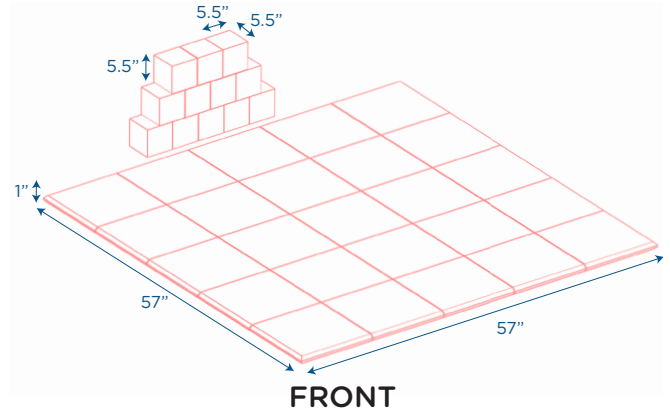

Patchwork Mat and 12 Piece Block Set - Woodland

Set of 12 blocks and 1" thick patchwork mat

MODEL #: CF705-390

OVERVIEW:

This set includes 12 foam blocks and 1" thick patchwork mat with 6, woodland colors represented (2 of each color are included in the set). Blocks can be partnered with our Patchwork Crawly Mat to play color matching and recognition games.

MATERIALS:

Blocks and mat are covered in polyurethane with polyester backing and filled with polyurethane foam.

BACK

SIDE

Digital Swatches:

Model #	Description	L"	W"	H"	WT lbs.	Cube	FC	Truck Only
CF705-390	Patchwork Mat and 12 Piece Block Set - Woodland	57	57	5.5	9.35			N
Box 1	Shipping Dimensions	16.75	11	11	3.95	1.17	250	
Box 2		29	29	5.5	9.15	2.68	250	