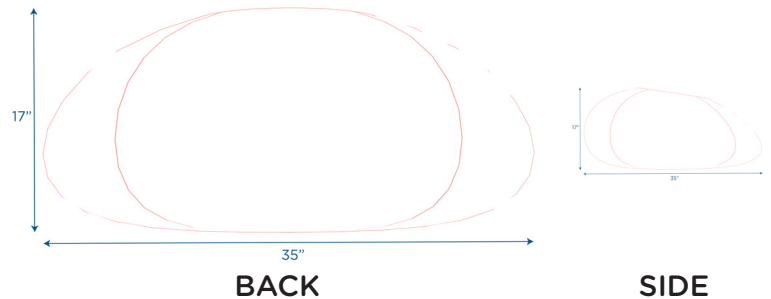

35" Round Bean Bag - Aqua

35" diameter bead filled lounger

MODEL #: CF610-248

OVERVIEW:

Bean Bag is lightweight and is great for individual seating, and the cover features double stitched seams for maximum durability.

MATERIALS:

Bean Bag is covered in polyurethane with polyester backing and filled with polystyrene beads. Replacement beads are available for purchase. (Sold Separately.)

Digital Swatches:

Model #	Description	L"	W"	H"	WT lbs.	Cube	FC	Truck Only
CF610-248	35" Round Bean Bag - Aqua	35	35	17	5.25			N
	Shipping Dimensions	23.875	23.75	29.875	10.4	9.80	300	