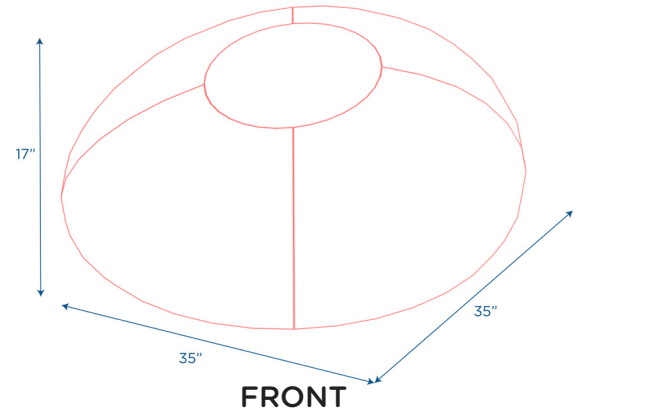

35" Round Bean Bag - Aqua

35" diameter bead filled lounger

MODEL #: CF610-248

OVERVIEW:

Bean Bag is lightweight and is great for individual seating, and the cover features double stitched seams for maximum durability.

MATERIALS:

Bean Bag is covered in polyurethane with polyester backing and filled with polystyrene beads. Replacement beads are available for purchase. (Sold Separately.)

Digital Swatches:

Model #	Description	L"	W"	H"	WT lbs.	Cube	FC	Truck Only
CF610-248	35" Round Bean Bag - Aqua	35	35	17	5.25			N
	Shipping Dimensions	23.875	23.75	29.875	10.4	9.80	300	