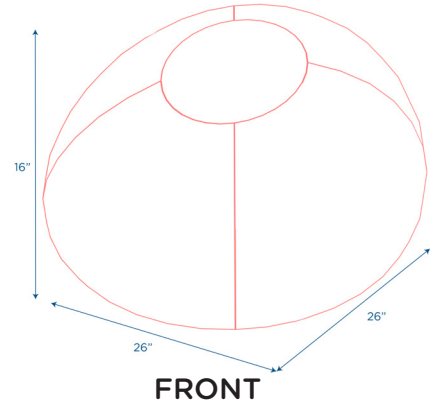

26" Round Bean Bag - Aqua
26" diameter bead filled lounger

MODEL #: CF610-247

FRONT

BACK

SIDE

OVERVIEW:

Bean Bag is lightweight and is great for individual seating, and the cover features double stitched seams for maximum durability.

MATERIALS:

Bean Bag is covered in polyurethane with polyester backing and filled with polystyrene beads. Replacement beads are available for purchase. (Sold Separately.)

Digital Swatches:

Model #	Description	L"	W"	H"	WT lbs.	Cube	FC	Truck Only
CF610-247	26" Round Bean Bag - Aqua	26	26	16	3.05			N
	Shipping Dimensions	20.75	20.5	20.375	6.3	5.02	300	