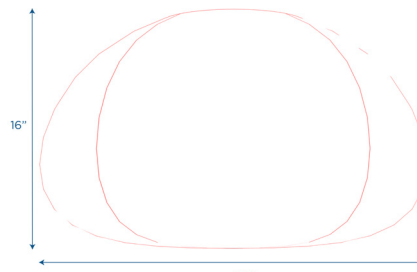

26" Round Bean Bag - Aqua
26" diameter bead filled lounger

MODEL #: CF610-247

FRONT

BACK

SIDE

OVERVIEW:

Bean Bag is lightweight and is great for individual seating, and the cover features double stitched seams for maximum durability.

MATERIALS:

Bean Bag is covered in polyurethane with polyester backing and filled with polystyrene beads. Replacement beads are available for purchase. (Sold Separately.)

Digital Swatches:

Model #	Description	L"	W"	H"	WT lbs.	Cube	FC	Truck Only
CF610-247	26" Round Bean Bag - Aqua	26	26	16	3.05			N
	Shipping Dimensions	20.75	20.5	20.375	6.3	5.02	300	