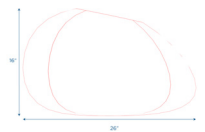

26" Round Bean Bag - Aqua
26" diameter bead filled lounger

MODEL #: CF610-247

FRONT

BACK

SIDE

OVERVIEW:

Bean Bag is lightweight and is great for individual seating, and the cover features double stitched seams for maximum durability.