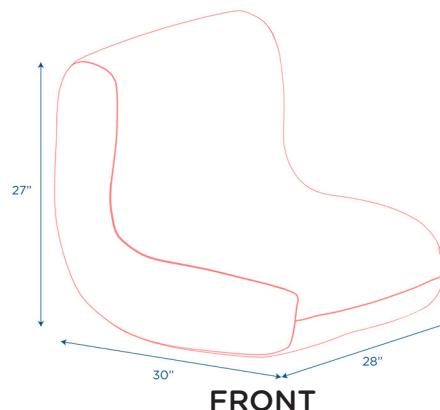

School Age High Back Lounger - Blue/Green

bead filled lounger

MODEL #: CF610-068

OVERVIEW:

Lounger is lightweight and is great for individual or social seating. The High Back Lounger gives a boost of back support and cover features double stitched seams for maximum durability.

MATERIALS:

Lounger is covered in flannel backed vinyl and filled with polystyrene beads. Replacement beads are available for purchase. (Sold Separately.)

Digital Swatches:

Model #	Description	L"	W"	H"	WT lbs.	Cube	FC	Truck Only
CF610-068	School Age High Back Lounger - Blue/Green	30	28	27	4.5			N
	Shipping Dimensions	23.75	23.75	29.75	9.35	9.71	400	