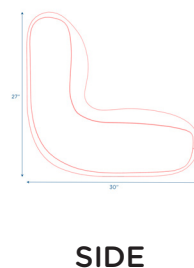

School Age High Back Lounger - Blue/Green

bead filled lounger

MODEL #: CF610-068

OVERVIEW:

Lounger is lightweight and is great for individual or social seating. The High Back Lounger gives a boost of back support and cover features double stitched seams for maximum durability.