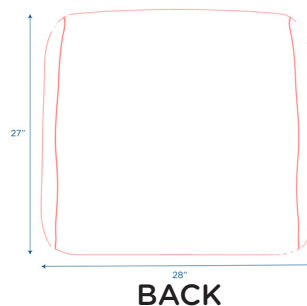

School Age High Back Lounger - Blue/Green

bead filled lounger

MODEL #: CF610-068

OVERVIEW:

Lounger is lightweight and is great for individual or social seating. The High Back Lounger gives a boost of back support and cover features double stitched seams for maximum durability.

MATERIALS:

Lounger is covered in flannel backed vinyl and filled with polystyrene beads. Replacement beads are available for purchase. (Sold Separately.)

Digital Swatches:

Model #	Description	L"	W"	H"	WT lbs.	Cube	FC	Truck Only
CF610-068	School Age High Back Lounger - Blue/Green	30	28	27	4.5			N
	Shipping Dimensions	23.75	23.75	29.75	9.35	9.71	400	