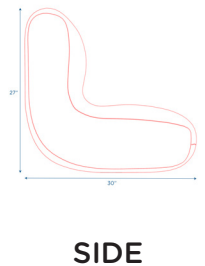

**School Age High Back Lounger - Blue/Red**  
 bead filled lounger  
 MODEL #: CF610-042

**OVERVIEW:**

Lounger is lightweight and is great for individual or social seating. The High Back Lounger gives a boost of back support and cover features double stitched seams for maximum durability.

**MATERIALS:**

Lounger is covered in flannel backed vinyl and filled with polystyrene beads. Replacement beads are available for purchase. (Sold Separately.)

Digital Swatches:

Model #	Description	L"	W"	H"	WT lbs.	Cube	FC	Truck Only
CF610-042	School Age High Back Lounger - Blue/Red	30	28	27	4.5			N
	Shipping Dimensions	23.75	23.75	29.75	9.35	9.71	400	