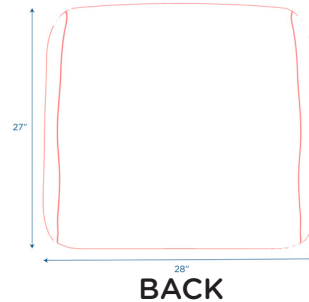

**School Age High Back Lounger - Blue/Red**  
 bead filled lounger  
 MODEL #: CF610-042

**OVERVIEW:**

Lounger is lightweight and is great for individual or social seating. The High Back Lounger gives a boost of back support and cover features double stitched seams for maximum durability.

**MATERIALS:**

Lounger is covered in flannel backed vinyl and filled with polystyrene beads. Replacement beads are available for purchase. (Sold Separately.)

Digital Swatches:

Model #	Description	L"	W"	H"	WT lbs.	Cube	FC	Truck Only
CF610-042	School Age High Back Lounger - Blue/Red	30	28	27	4.5			N
	Shipping Dimensions	23.75	23.75	29.75	9.35	9.71	400	