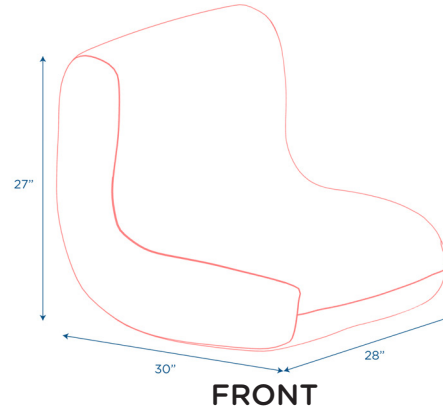

**School Age High Back Lounger - Blue/Red**  
 bead filled lounger  
 MODEL #: CF610-042

**OVERVIEW:**

Lounger is lightweight and is great for individual or social seating. The High Back Lounger gives a boost of back support and cover features double stitched seams for maximum durability.

**MATERIALS:**

Lounger is covered in flannel backed vinyl and filled with polystyrene beads. Replacement beads are available for purchase. (Sold Separately.)

Digital Swatches:

Model #	Description	L"	W"	H"	WT lbs.	Cube	FC	Truck Only
CF610-042	School Age High Back Lounger - Blue/Red	30	28	27	4.5			N
	Shipping Dimensions	23.75	23.75	29.75	9.35	9.71	400	