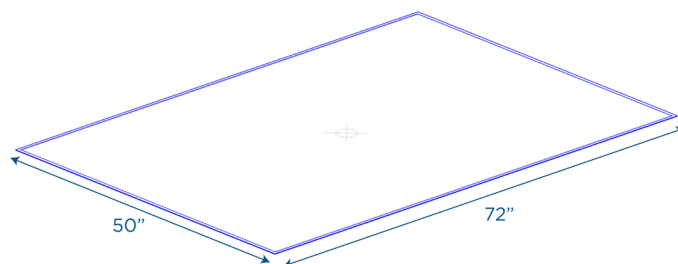

Rectangular Splash Mat

Rectangle vinyl mat

MODEL #: CF400-023

FRONT

OVERVIEW:

Protect floors and make clean up a breeze with our Rectangular Splash Mat. Blue, waterproof mat is easy to wipe clean, and it folds and stores in seconds.

BACK

SIDE

MATERIALS:

Changing pad is made of durable, blue, vinyl material.

Digital Swatches:

Model #	Description	L"	W"	H"	WT lbs.	Cube	FC	Truck Only
CF400-023	Rectangular Splash Mat	72	50	0.125	0.85			N
	Shipping Dimensions	10.25	8.5	0.75	1.45	0.04	70	