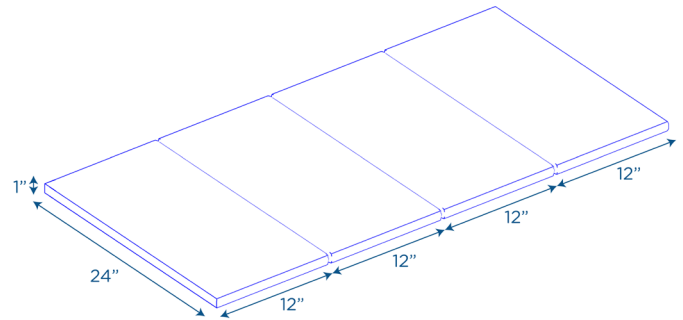

# 1" Tough Duty Folding Rest Mat - Blue

1" thick rest mat with white binding around the edges

MODEL #: CF400-002

FRONT

**OVERVIEW:**

Each section of this rest mat features waterproof seals and a tear-proof, sewn, outer edge. Mat easily folds to 24"l x 12-1/2"w x 4-1/4"h for convenient storage.

BACK

SIDE

**MATERIALS:**

Mat is covered in durable wipe clean vinyl and is filled with polyurethane foam.

Digital Swatches:

Model #	Description	L"	W"	H"	WT lbs.	Cube	FC	Truck Only
CF400-002	Cozy Chair and Ottoman - Blue	48	24	1	1.8			N
	Shipping Dimensions	24.625	12	3.875	2.1	0.66	175	