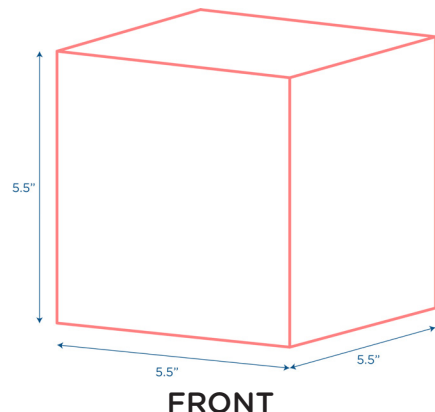

Toddler Baby Blocks - Primary

Set of 12 blocks

MODEL #: CF362-516

OVERVIEW:

This set includes 12 foam blocks with 6, fun colors of the rainbow represented (2 of each color are included in the set). Blocks can be partnered with our Patchwork Crawly Mat to play color matching and recognition games. (Mat sold separately; See CF321-132)

MATERIALS:

Blocks are covered in polyurethane with polyester backing and filled with polyurethane foam.

Digital Swatches:

Model #	Description	L"	W"	H"	WT lbs.	Cube	FC	Truck Only
CF362-516	Toddler Baby Blocks - Primary (each)	5.5	5.5	5.5	0.56			N
	Shipping Dimensions	16.75	11	11	3.95	1.17	250	