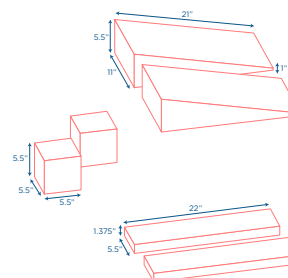

Builder Blocks

Set of 12 blocks in 6 different shapes

MODEL #: CF362-512

FRONT

BACK

OVERVIEW:

This set includes 12 foam blocks in 6 different shapes with no sharp corners. Set includes 2 cubes, 2 ramps, 2 large rectangles, 2 medium rectangles, 2 small rectangles, and 2 cylinders.

MATERIALS:

Blocks are covered in polyurethane with polyester backing and filled with polyurethane foam.

Digital Swatches:

Model #	Description	L"	W"	H"	WT lbs.	Cube	FC	Truck Only
CF362-512	Builder Blocks	sizes vary	sizes vary	sizes vary	7.85			N
	Shipping Dimensions	30	23.5	11.5	10.25	4.69	250	