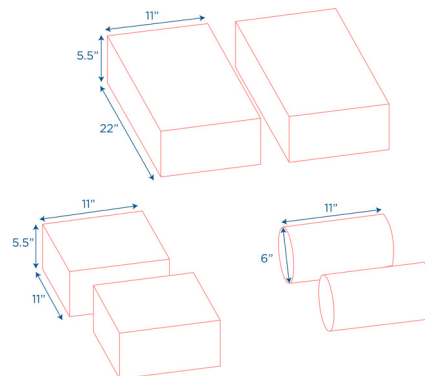

Builder Blocks

Set of 12 blocks in 6 different shapes

MODEL #: CF362-512

FRONT

BACK

OVERVIEW:

This set includes 12 foam blocks in 6 different shapes with no sharp corners. Set includes 2 cubes, 2 ramps, 2 large rectangles, 2 medium rectangles, 2 small rectangles, and 2 cylinders.

MATERIALS:

Blocks are covered in polyurethane with polyester backing and filled with polyurethane foam.

Digital Swatches:

Model #	Description	L"	W"	H"	WT lbs.	Cube	FC	Truck Only
CF362-512	Builder Blocks	sizes vary	sizes vary	sizes vary	7.85			N
	Shipping Dimensions	30	23.5	11.5	10.25	4.69	250	