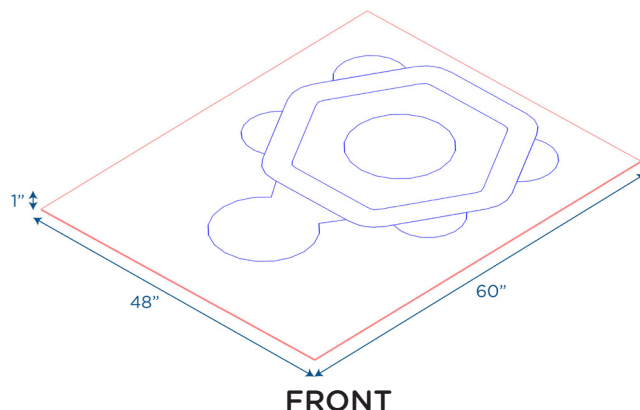

Turtle Hatchling Mat - Rectangle

Turtle appliqued 1" thick mat

MODEL #: CF362-001

OVERVIEW:

1" thick foam mat has appliqued turtle on top. Use it for seating during story time or anytime child needs a comfortable place to sit and rest.

MATERIALS:

Mat is covered in 14 oz vinyl and filled with polyurethane foam.

BACK

SIDE

Digital Swatches:

Model #	Description	L"	W"	H"	WT lbs.	Cube	FC	Truck Only
CF362-001	Turtle Hatchling Mat - Rectangle	60	48	1	9			N
	Shipping Dimensions	30	23	7.5	9.45	2.99	250	