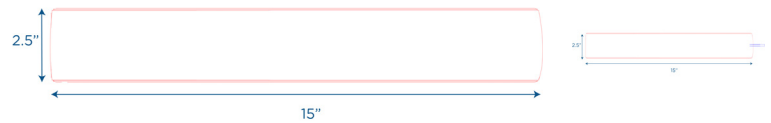

MATERIALS:

Seats are covered in polyurethane with polyester backing and filled with polyurethane foam.

BACK

SIDE

Digital Swatches:

Model #	Description	L"	W"	H"	WT lbs.	Cube	FC	Truck Only
CF349-043	15" Woodland Round Cushions - Set of 5 (single seat)	15	15	2.5	0.7			N
	Shipping Dimensions	16	15.5	13	4.55	1.87	250	