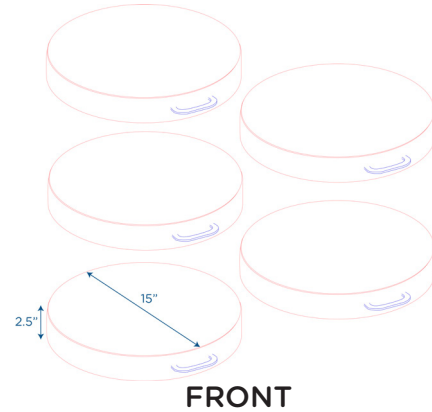

15" Woodland Round Cushions - Set of 5

Sage green, sky blue, walnut, almond and deep water blue round cushions with handles

MODEL #: CF349-043

OVERVIEW:

Cushions are 2-1/2" thick and include an easy carrying handle. Set includes 5 seat cushions including 1 deep water blue, 1 sky blue, 1 almond tan, 1 sage green, and 1 walnut brown.

MATERIALS:

Seats are covered in polyurethane with polyester backing and filled with polyurethane foam.

BACK

SIDE

Digital Swatches:

Model #	Description	L"	W"	H"	WT lbs.	Cube	FC	Truck Only
CF349-043	15" Woodland Round Cushions - Set of 5 (single seat)	15	15	2.5	0.7			N
	Shipping Dimensions	16	15.5	13	4.55	1.87	250	