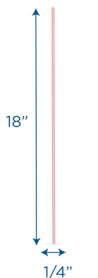

Sunny Meadow Mirror

Rectangular wall mirror with sun, flowers and blue border

MODEL #: CF332-578

FRONT

BACK

SIDE

OVERVIEW:

This safe mirror features colorful flowers and a sun printed on the back side so curious kids cannot chip or scratch off the design. Whether mounted vertically or horizontally, the sun and flowers were arranged to achieve the same effect. Mounting hardware is not included.

MATERIALS:

Mirror is acrylic.

Digital Swatches:

Model #	Description	L"	W"	H"	WT lbs.	Cube	FC	Truck Only
CF332-578	Sunny Meadow Mirror	36	0.25	18	2.24			N
	Shipping Dimensions	43.375	26	0.5	4.65	0.33	85	

ADDITIONAL INFORMATION:

AGE RATING: All Ages

STANDARDS AND TEST COMPLIANCE: N/A

GREENGUARD GOLD CERTIFIED: YES

WARRANTY: 2 Years

KEYWORDS: Classroom décor; Classroom decorations; Preschool classroom decorations; Tummy time mirror; Nursery décor; Baby nursery décor; Nursery wall décor; Nursery décor for girls; Baby mirror tummy time; Baby girl nursery décor; Baby boy nursery décor; Girl nursery décor; Boy nursery décor; Baby décor for nursery; Toddler mirror; Preschool decorations for classroom; Kids mirror; Shatterproof mirror; Plastic mirrors for kids; Unbreakable mirror for kids; Mirror for kids; Shatterproof mirror for kids; Tummy time floor mirror; daycare; daycare decorations; Tummy time mirror for babies