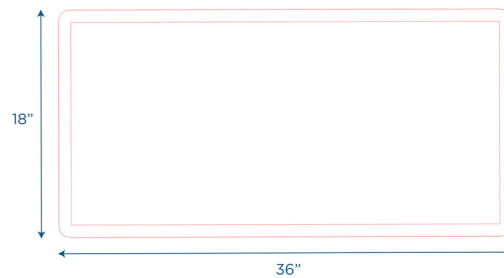

Sunny Meadow Mirror

Rectangular wall mirror with sun, flowers and blue border

MODEL #: CF332-578

FRONT

BACK

SIDE

OVERVIEW:

This safe mirror features colorful flowers and a sun printed on the back side so curious kids cannot chip or scratch off the design. Whether mounted vertically or horizontally, the sun and flowers were arranged to achieve the same effect. Mounting hardware is not included.

MATERIALS:

Mirror is acrylic.

Digital Swatches:

Model #	Description	L"	W"	H"	WT lbs.	Cube	FC	Truck Only
CF332-578	Sunny Meadow Mirror	36	0.25	18	2.24			N
	Shipping Dimensions	43.375	26	0.5	4.65	0.33	85	

ADDITIONAL INFORMATION: