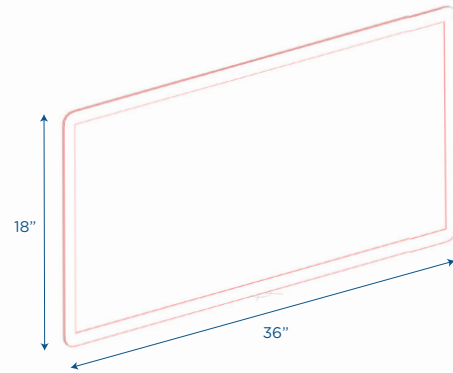

Sunny Meadow Mirror

Rectangular wall mirror with sun, flowers and blue border

MODEL #: CF332-578

FRONT

BACK

SIDE

OVERVIEW:

This safe mirror features colorful flowers and a sun printed on the back side so curious kids cannot chip or scratch off the design. Whether mounted vertically or horizontally, the sun and flowers were arranged to achieve the same effect. Mounting hardware is not included.

MATERIALS:

Mirror is acrylic.

Digital Swatches:

Model #	Description	L"	W"	H"	WT lbs.	Cube	FC	Truck Only
CF332-578	Sunny Meadow Mirror	36	0.25	18	2.24			N
	Shipping Dimensions	43.375	26	0.5	4.65	0.33	85	

ADDITIONAL INFORMATION: