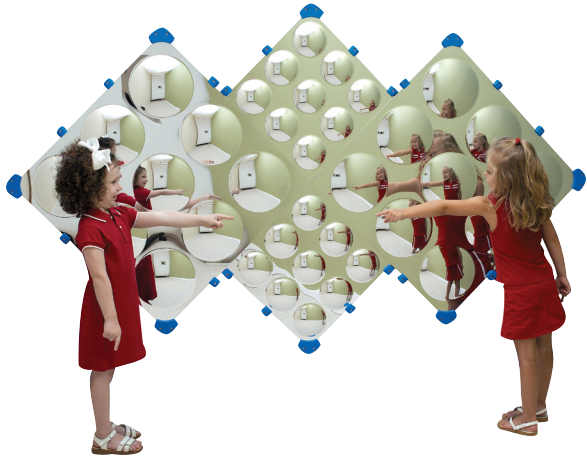

Diamond Bubble Wall

Wall mirror with convex mirror bubbles

MODEL #: CF332-573

FRONT

BACK

SIDE

OVERVIEW:

Small and large convex mirror bubbles invite curious children to spy themselves and their environment in new ways. Attach mirror to the wall with our included molded polyethylene corners and sides. Additional mounting hardware is not included.

MATERIALS:

Mirror is acrylic and included mounting corners and sides are polyethylene.

Digital Swatches:

Model #	Description	L"	W"	H"	WT lbs.	Cube	FC	Truck Only
CF332-573	Diamond Bubble Wall	90	4	54	9			N
	Shipping Dimensions	35	36	5	16	3.65	125	

ADDITIONAL INFORMATION:

AGE RATING: All Ages

STANDARDS AND TEST COMPLIANCE: HKGH02152769
June 2017 ASTM, CPSC

GREENGUARD GOLD CERTIFIED: YES

WARRANTY: 2 Years

KEYWORDS: Classroom décor; Classroom decorations; Preschool classroom decorations; Tummy time mirror; Nursery décor; Baby nursery décor; Nursery wall décor; Nursery décor for girls; Baby mirror tummy time; Baby girl nursery décor; Baby boy nursery décor; Girl nursery décor; Boy nursery décor; Baby décor for nursery; Toddler mirror; Preschool decorations for classroom; Kids mirror; Shatterproof mirror; Plastic mirrors for kids; Unbreakable mirror for kids; Mirror for kids; Shatterproof mirror for kids; Tummy time floor mirror; daycare; daycare decorations; Tummy time mirror for babies