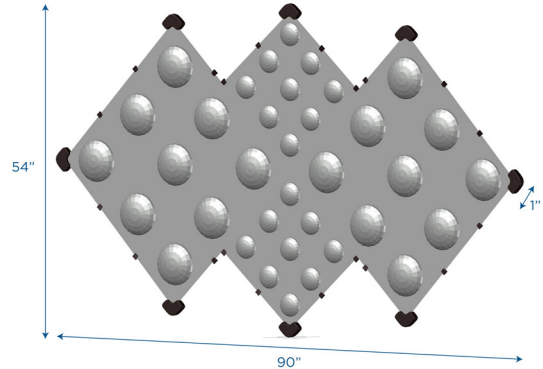

Diamond Bubble Wall

Wall mirror with convex mirror bubbles

MODEL #: CF332-573

FRONT

BACK

SIDE

OVERVIEW:

Small and large convex mirror bubbles invite curious children to spy themselves and their environment in new ways. Attach mirror to the wall with our included molded polyethylene corners and sides. Additional mounting hardware is not included.

MATERIALS:

Mirror is acrylic and included mounting corners and sides are polyethylene.

Digital Swatches:

Model #	Description	L"	W"	H"	WT lbs.	Cube	FC	Truck Only
CF332-573	Diamond Bubble Wall	90	4	54	9			N
	Shipping Dimensions	35	36	5	16	3.65	125	