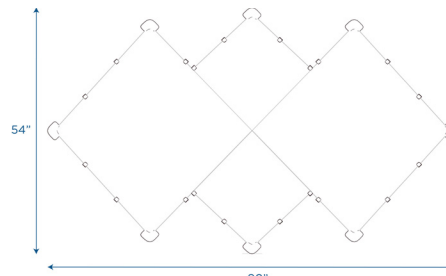

Diamond Bubble Wall

Wall mirror with convex mirror bubbles

MODEL #: CF332-573

FRONT

BACK

SIDE

OVERVIEW:

Small and large convex mirror bubbles invite curious children to spy themselves and their environment in new ways. Attach mirror to the wall with our included molded polyethylene corners and sides. Additional mounting hardware is not included.

MATERIALS:

Mirror is acrylic and included mounting corners and sides are polyethylene.

Digital Swatches:

Model #	Description	L"	W"	H"	WT lbs.	Cube	FC	Truck Only
CF332-573	Diamond Bubble Wall	90	4	54	9			N
	Shipping Dimensions	35	36	5	16	3.65	125	