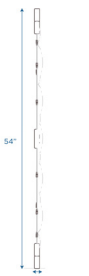

Diamond Bubble Wall

Wall mirror with convex mirror bubbles

MODEL #: CF332-573

FRONT

BACK

SIDE

OVERVIEW:

Small and large convex mirror bubbles invite curious children to spy themselves and their environment in new ways. Attach mirror to the wall with our included molded polyethylene corners and sides. Additional mounting hardware is not included.

MATERIALS:

Mirror is acrylic and included mounting corners and sides are polyethylene.

Digital Swatches:

Model #	Description	L"	W"	H"	WT lbs.	Cube	FC	Truck Only
CF332-573	Diamond Bubble Wall	90	4	54	9			N
	Shipping Dimensions	35	36	5	16	3.65	125	

ADDITIONAL INFORMATION:

AGE RATING: All Ages

STANDARDS AND TEST COMPLIANCE: HKGH02152769
June 2017 ASTM, CPSC

GREENGUARD GOLD CERTIFIED: YES

WARRANTY: 2 Years

KEYWORDS: Classroom décor; Classroom decorations; Preschool classroom decorations; Tummy time mirror; Nursery décor; Baby nursery décor; Nursery wall décor; Nursery décor for girls; Baby mirror tummy time; Baby girl nursery décor; Baby boy nursery décor; Girl nursery décor; Boy nursery décor; Baby décor for nursery; Toddler mirror; Preschool decorations for classroom; Kids mirror; Shatterproof mirror; Plastic mirrors for kids; Unbreakable mirror for kids; Mirror for kids; Shatterproof mirror for kids; Tummy time floor mirror; daycare; daycare decorations; Tummy time mirror for babies