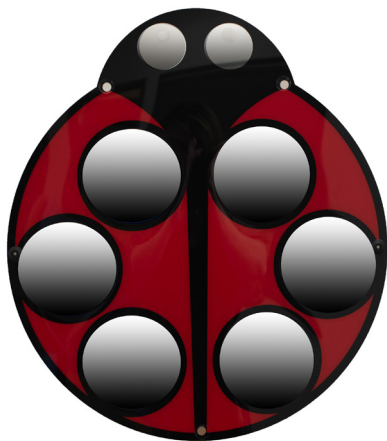

## Lily the Ladybug Mirror

Ladybug shaped wall mirror with 8 convex mirror bubbles

MODEL #: CF332-569

FRONT

BACK

SIDE

### OVERVIEW:

Ladybug shaped wall mirror with 8 convex bubbles invite curious children to spy themselves and their environment in new ways. The lady bug design is printed on the back of the mirror, so colors will not scratch off. Attach mirror to the wall with our included molded polyethylene corners and sides. Additional mounting hardware is not included.

### MATERIALS:

Mirror is acrylic and included mounting corners and sides are polyethylene.

Digital Swatches:

Model #	Description	L"	W"	H"	WT lbs.	Cube	FC	Truck Only
CF332-569	Lily the Ladybug Mirror	23	1	23	1.45			N
	Shipping Dimensions	24.625	24.625	3	3.1	1.05	250	