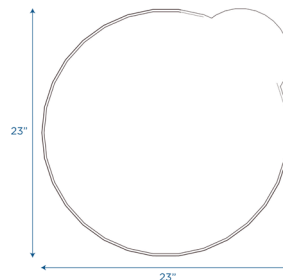

## Lily the Ladybug Mirror

Ladybug shaped wall mirror with 8 convex mirror bubbles

MODEL #: CF332-569

FRONT

BACK

SIDE

### OVERVIEW:

Ladybug shaped wall mirror with 8 convex bubbles invite curious children to spy themselves and their environment in new ways. The lady bug design is printed on the back of the mirror, so colors will not scratch off. Attach mirror to the wall with our included molded polyethylene corners and sides. Additional mounting hardware is not included.

### MATERIALS:

Mirror is acrylic and included mounting corners and sides are polyethylene.

Digital Swatches:

Model #	Description	L"	W"	H"	WT lbs.	Cube	FC	Truck Only
CF332-569	Lily the Ladybug Mirror	23	1	23	1.45			N
	Shipping Dimensions	24.625	24.625	3	3.1	1.05	250	