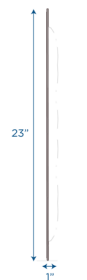

## Lily the Ladybug Mirror

Ladybug shaped wall mirror with 8 convex mirror bubbles

MODEL #: CF332-569

FRONT

BACK

SIDE

### OVERVIEW:

Ladybug shaped wall mirror with 8 convex bubbles invite curious children to spy themselves and their environment in new ways. The lady bug design is printed on the back of the mirror, so colors will not scratch off. Attach mirror to the wall with our included molded polyethylene corners and sides. Additional mounting hardware is not included.

### MATERIALS:

Mirror is acrylic and included mounting corners and sides are polyethylene.

Digital Swatches:

Model #	Description	L"	W"	H"	WT lbs.	Cube	FC	Truck Only
CF332-569	Lily the Ladybug Mirror	23	1	23	1.45			N
	Shipping Dimensions	24.625	24.625	3	3.1	1.05	250	

### ADDITIONAL INFORMATION:

**AGE RATING:** All Ages

**STANDARDS AND TEST COMPLIANCE:** HKGH02152769  
June 2017 ASTM, CPSC

**GREENGUARD GOLD CERTIFIED:** YES

**WARRANTY:** 2 Years

**KEYWORDS:** Classroom décor; Classroom decorations; Preschool classroom decorations; Tummy time mirror; Nursery décor; Baby nursery décor; Nursery wall décor; Nursery décor for girls; Baby mirror tummy time; Baby girl nursery décor; Baby boy nursery décor; Girl nursery décor; Boy nursery décor; Baby décor for nursery; Toddler mirror; Preschool decorations for classroom; Kids mirror; Shatterproof mirror; Plastic mirrors for kids; Unbreakable mirror for kids; Mirror for kids; Shatterproof mirror for kids; Tummy time floor mirror; daycare; daycare decorations; Tummy time mirror for babies