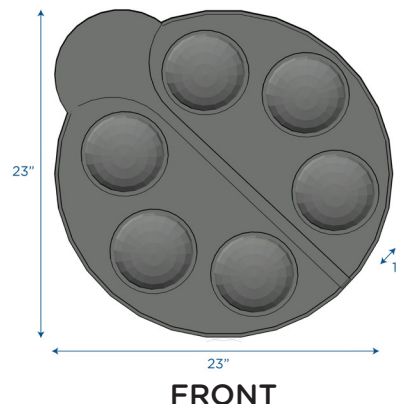

## Lily the Ladybug Mirror

Ladybug shaped wall mirror with 8 convex mirror bubbles

MODEL #: CF332-569

FRONT

BACK

SIDE

### OVERVIEW:

Ladybug shaped wall mirror with 8 convex bubbles invite curious children to spy themselves and their environment in new ways. The lady bug design is printed on the back of the mirror, so colors will not scratch off. Attach mirror to the wall with our included molded polyethylene corners and sides. Additional mounting hardware is not included.

### MATERIALS:

Mirror is acrylic and included mounting corners and sides are polyethylene.

Digital Swatches:

Model #	Description	L"	W"	H"	WT lbs.	Cube	FC	Truck Only
CF332-569	Lily the Ladybug Mirror	23	1	23	1.45			N
	Shipping Dimensions	24.625	24.625	3	3.1	1.05	250	