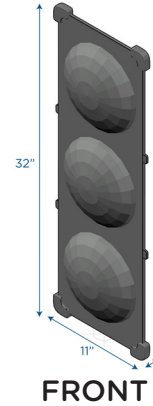

3 Bubble Border

Wall mirror with 3 convex mirror bubbles

MODEL #: CF332-526

OVERVIEW:

Three convex mirror bubbles invite curious children to spy themselves and their environment in new ways. Attach mirror to the wall with our included molded polyethylene corners and sides. Additional mounting hardware is not included.

MATERIALS:

Mirror is acrylic and included mounting corners and sides are polyethylene.

Digital Swatches:

Model #	Description	L"	W"	H"	WT lbs.	Cube	FC	Truck Only
CF332-526	3 Bubble Border	32	1	11	1.25			N
	Shipping Dimensions	32.5	10.5	2	2.8	0.71	125	