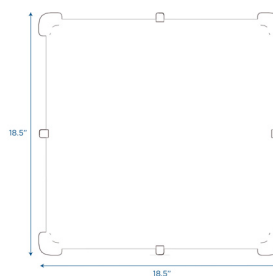

Mini Bubble Mirror

Wall mirror with 9 convex mirror bubbles

MODEL #: CF332-525

FRONT

BACK

SIDE

OVERVIEW:

Nine convex mirror bubbles invite curious children to spy themselves and their environment in new ways. Attach mirror to the wall with our included molded polyethylene corners and sides. Additional mounting hardware is not included.

MATERIALS:

Mirror is acrylic and included mounting corners and sides are polyethylene.

Digital Swatches:

Model #	Description	L"	W"	H"	WT lbs.	Cube	FC	Truck Only
CF332-525	Mini Bubble Mirror	18.5	1	18.5	1.1			N
	Shipping Dimensions	20.25	20.25	3	3.55	0.71	150	