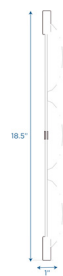

Mini Bubble Mirror

Wall mirror with 9 convex mirror bubbles

MODEL #: CF332-525

FRONT

BACK

SIDE

OVERVIEW:

Nine convex mirror bubbles invite curious children to spy themselves and their environment in new ways. Attach mirror to the wall with our included molded polyethylene corners and sides. Additional mounting hardware is not included.

MATERIALS:

Mirror is acrylic and included mounting corners and sides are polyethylene.

Digital Swatches:

Model #	Description	L"	W"	H"	WT lbs.	Cube	FC	Truck Only
CF332-525	Mini Bubble Mirror	18.5	1	18.5	1.1			N
	Shipping Dimensions	20.25	20.25	3	3.55	0.71	150	

ADDITIONAL INFORMATION:

AGE RATING: All Ages

STANDARDS AND TEST COMPLIANCE: N/A

GREENGUARD GOLD CERTIFIED: YES

WARRANTY: 2 Years

KEYWORDS: Classroom décor; Classroom decorations; Preschool classroom decorations; Tummy time mirror; Nursery décor; Baby nursery décor; Nursery wall décor; Nursery décor for girls; Baby mirror tummy time; Baby girl nursery décor; Baby boy nursery décor; Girl nursery décor; Boy nursery décor; Baby décor for nursery; Toddler mirror; Preschool decorations for classroom; Kids mirror; Shatterproof mirror; Plastic mirrors for kids; Unbreakable mirror for kids; Mirror for kids; Shatterproof mirror for kids; Tummy time floor mirror; daycare; daycare decorations; Tummy time mirror for babies