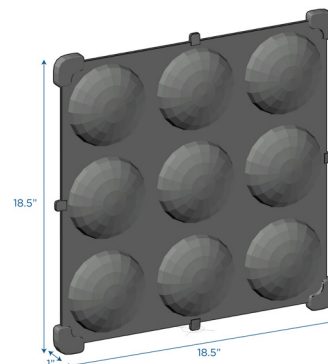

Mini Bubble Mirror

Wall mirror with 9 convex mirror bubbles

MODEL #: CF332-525

FRONT

BACK

SIDE

OVERVIEW:

Nine convex mirror bubbles invite curious children to spy themselves and their environment in new ways. Attach mirror to the wall with our included molded polyethylene corners and sides. Additional mounting hardware is not included.

MATERIALS:

Mirror is acrylic and included mounting corners and sides are polyethylene.

Digital Swatches:

Model #	Description	L"	W"	H"	WT lbs.	Cube	FC	Truck Only
CF332-525	Mini Bubble Mirror	18.5	1	18.5	1.1			N
	Shipping Dimensions	20.25	20.25	3	3.55	0.71	150	

ADDITIONAL INFORMATION:

AGE RATING: All Ages

STANDARDS AND TEST COMPLIANCE: N/A

GREENGUARD GOLD CERTIFIED: YES

WARRANTY: 2 Years

KEYWORDS: Classroom décor; Classroom decorations; Preschool classroom decorations; Tummy time mirror; Nursery décor; Baby nursery décor; Nursery wall décor; Nursery décor for girls; Baby mirror tummy time; Baby girl nursery décor; Baby boy nursery décor; Girl nursery décor; Boy nursery décor; Baby décor for nursery; Toddler mirror; Preschool decorations for classroom; Kids mirror; Shatterproof mirror; Plastic mirrors for kids; Unbreakable mirror for kids; Mirror for kids; Shatterproof mirror for kids; Tummy time floor mirror; daycare; daycare decorations; Tummy time mirror for babies