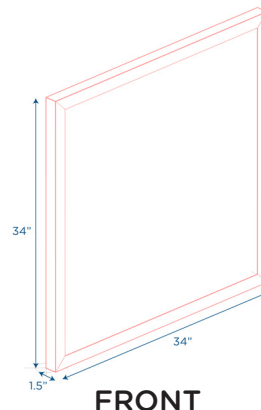

Soft Frame Flat Mirror

Square wall mirror with 4 color padded frame

MODEL #: CF332-518

OVERVIEW:

This shatter-resistant acrylic wall mirror fastens easily to wall creating an irresistible focal point for play. Mirror is surrounded by soft, foam-filled frame covered in wipe clean vegan leather. Mounting hardware is not included.

MATERIALS:

Mirror is acrylic. Foam frame is covered in polyurethane with polyester backing and filled with polyurethane foam.

Digital Swatches:

Model #	Description	L"	W"	H"	WT lbs.	Cube	FC	Truck Only
CF332-518	Soft Frame Flat Mirror	34	1.5	34	14.25			N
	Shipping Dimensions	34.25	34	3.75	15.9	2.53	150	