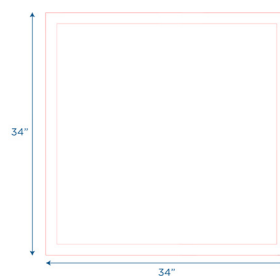

Soft Frame Flat Mirror

Square wall mirror with 4 color padded frame

MODEL #: CF332-518

OVERVIEW:

This shatter-resistant acrylic wall mirror fastens easily to wall creating an irresistible focal point for play. Mirror is surrounded by soft, foam-filled frame covered in wipe clean vegan leather. Mounting hardware is not included.

MATERIALS:

Mirror is acrylic. Foam frame is covered in polyurethane with polyester backing and filled with polyurethane foam.

Digital Swatches:

Model #	Description	L"	W"	H"	WT lbs.	Cube	FC	Truck Only
CF332-518	Soft Frame Flat Mirror	34	1.5	34	14.25			N
	Shipping Dimensions	34.25	34	3.75	15.9	2.53	150	