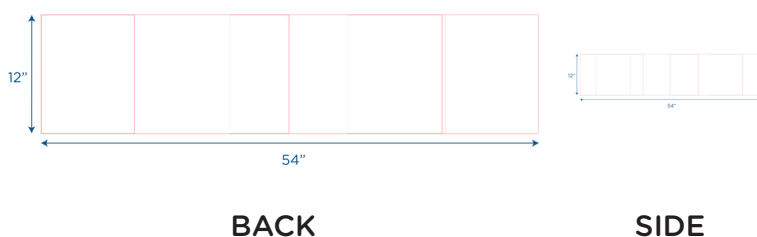

Multi-Activity Pentagon Set

Multi-Activity Pentagon, Multi-Image Mirror Pentagon, and Pentagon Mat

MODEL #: CF332-392

OVERVIEW:

Place the Multi-Activity Pentagon's two separate pieces together to form one 10-sided sensory play yard with a center mat, or easily roll each pentagon-shaped piece into itself. Pieces attach with hook and loop fasteners. Sensory elements include: shatter-resistant, acrylic mirrors, strings of blocks, and clear pockets to hold pictures.

MATERIALS:

Set is covered in polyurethane with polyester backing and filled with polyurethane foam.

Digital Swatches:

Model #	Description	L"	W"	H"	WT lbs.	Cube	FC	Truck Only
CF332-392	Multi-Activity Pentagon Set	54	54	12	10.15			N
	Shipping Dimensions	38.5	19	15	13.3	6.35	250	