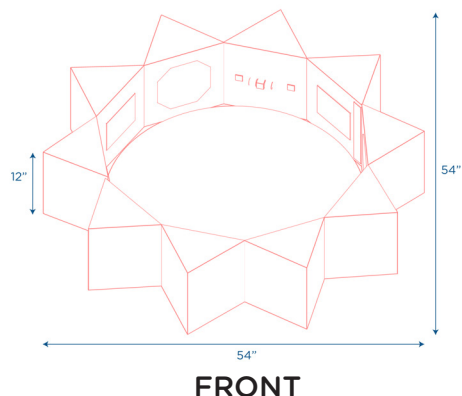

Multi-Activity Pentagon Set

Multi-Activity Pentagon, Multi-Image Mirror Pentagon, and Pentagon Mat

MODEL #: CF332-392

OVERVIEW:

Place the Multi-Activity Pentagon's two separate pieces together to form one 10-sided sensory play yard with a center mat, or easily roll each pentagon-shaped piece into itself. Pieces attach with hook and loop fasteners. Sensory elements include: shatter-resistant, acrylic mirrors, strings of blocks, and clear pockets to hold pictures.

MATERIALS:

Set is covered in polyurethane with polyester backing and filled with polyurethane foam.

Digital Swatches:

Model #	Description	L"	W"	H"	WT lbs.	Cube	FC	Truck Only
CF332-392	Multi-Activity Pentagon Set	54	54	12	10.15			N
	Shipping Dimensions	38.5	19	15	13.3	6.35	250	