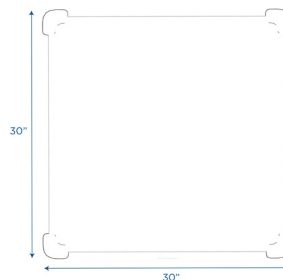

30" Square Mirror

Wall mirror

MODEL #: CF332-145

FRONT

BACK

SIDE

OVERVIEW:

This shatter-resistant acrylic wall mirror fastens easily to wall creating an irresistible focal point for play. Attach mirror to the wall with our included molded polyethylene corners and sides. Corners and sides make installation simple and hold mirror securely to the wall. Additional mounting hardware is not included.

MATERIALS:

Mirror is acrylic and included mounting corners and sides are polyethylene.

Digital Swatches:

Model #	Description	L"	W"	H"	WT lbs.	Cube	FC	Truck Only
CF332-145	30" Square Mirror	30	1	30	3.8			N
	Shipping Dimensions	34.75	33	1	5.65	0.66	100	