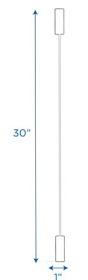

30" Square Mirror

Wall mirror

MODEL #: CF332-145

FRONT

BACK

SIDE

OVERVIEW:

This shatter-resistant acrylic wall mirror fastens easily to wall creating an irresistible focal point for play. Attach mirror to the wall with our included molded polyethylene corners and sides. Corners and sides make installation simple and hold mirror securely to the wall. Additional mounting hardware is not included.

MATERIALS:

Mirror is acrylic and included mounting corners and sides are polyethylene.

Digital Swatches:

Model #	Description	L"	W"	H"	WT lbs.	Cube	FC	Truck Only
CF332-145	30" Square Mirror	30	1	30	3.8			N
	Shipping Dimensions	34.75	33	1	5.65	0.66	100	

ADDITIONAL INFORMATION:

AGE RATING: All Ages

STANDARDS AND TEST COMPLIANCE: HKGH02152769
June 2017 ASTM, CPSC

GREENGUARD GOLD CERTIFIED: NO

WARRANTY: 2 Years

KEYWORDS: Classroom décor; Classroom decorations; Preschool classroom decorations; Tummy time mirror; Nursery décor; Baby nursery décor; Nursery wall décor; Nursery décor for girls; Baby mirror tummy time; Baby girl nursery décor; Baby boy nursery décor; Girl nursery décor; Boy nursery décor; Baby décor for nursery; Toddler mirror; Preschool decorations for classroom; Kids mirror; Shatterproof mirror; Plastic mirrors for kids; Unbreakable mirror for kids; Mirror for kids; Shatterproof mirror for kids; Tummy time floor mirror; daycare; daycare decorations; Tummy time mirror for babies