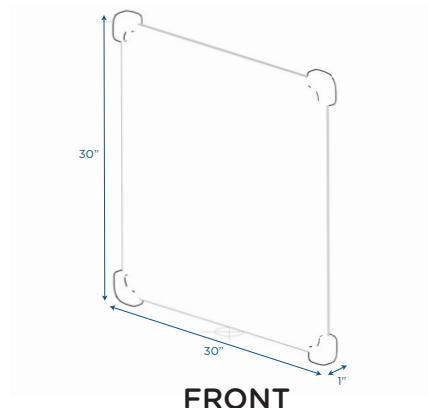

30" Square Mirror

Wall mirror

MODEL #: CF332-145

FRONT

BACK

SIDE

OVERVIEW:

This shatter-resistant acrylic wall mirror fastens easily to wall creating an irresistible focal point for play. Attach mirror to the wall with our included molded polyethylene corners and sides. Corners and sides make installation simple and hold mirror securely to the wall. Additional mounting hardware is not included.

MATERIALS:

Mirror is acrylic and included mounting corners and sides are polyethylene.

Digital Swatches:

Model #	Description	L"	W"	H"	WT lbs.	Cube	FC	Truck Only
CF332-145	30" Square Mirror	30	1	30	3.8			N
	Shipping Dimensions	34.75	33	1	5.65	0.66	100	