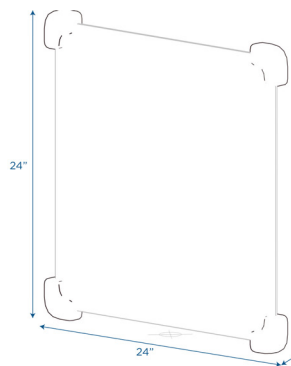

## 24" Square Mirror

Wall mirror

MODEL #: CF332-131

FRONT

BACK

SIDE

### OVERVIEW:

This shatter-resistant acrylic wall mirror fastens easily to wall creating an irresistible focal point for play. Attach mirror to the wall with our included molded polyethylene corners and sides. Corners and sides make installation simple and hold mirror securely to the wall. Additional mounting hardware is not included.

### MATERIALS:

Mirror is acrylic and included mounting corners and sides are polyethylene.

Digital Swatches:

Model #	Description	L"	W"	H"	WT lbs.	Cube	FC	Truck Only
CF332-131	24" Square Mirror	24	1	24	2.2			N
	Shipping Dimensions	29	26	0.675	3.5	0.29	92.5	