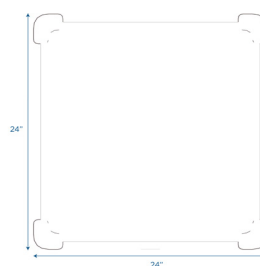

## 24" Square Mirror

Wall mirror

MODEL #: CF332-131

FRONT

BACK

SIDE

### OVERVIEW:

This shatter-resistant acrylic wall mirror fastens easily to wall creating an irresistible focal point for play. Attach mirror to the wall with our included molded polyethylene corners and sides. Corners and sides make installation simple and hold mirror securely to the wall. Additional mounting hardware is not included.

### MATERIALS:

Mirror is acrylic and included mounting corners and sides are polyethylene.

Digital Swatches:

Model #	Description	L"	W"	H"	WT lbs.	Cube	FC	Truck Only
CF332-131	24" Square Mirror	24	1	24	2.2			N
	Shipping Dimensions	29	26	0.675	3.5	0.29	92.5	