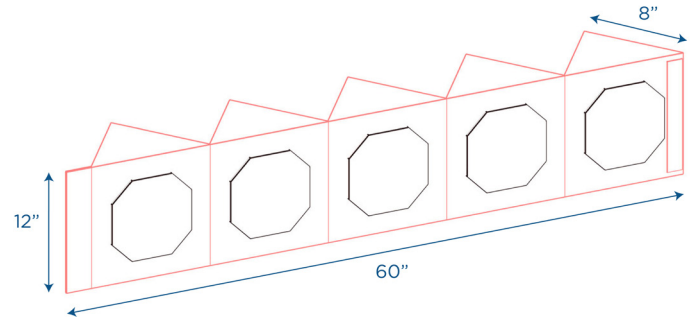

## Multi-Image Mirror Pentagon

5-sided mirrored play set

MODEL #: CF332-130

FRONT

### OVERVIEW:

The Multi-Image Mirror Pentagon forms a semi-circular play area, or it easily rolls into itself and attaches with hook and loop fasteners. Mirrors are shatter-resistant, acrylic.

BACK

SIDE

### MATERIALS:

Pentagon is covered in polyurethane with polyester backing and filled with polyurethane foam.

Digital Swatches:

Model #	Description	L"	W"	H"	WT lbs.	Cube	FC	Truck Only
CF332-130	Multi-Image Mirror Pentagon (when rolled up)	20	19	12	3.95			N
	Shipping Dimensions	19.375	18.625	12	6.2	2.51	250	