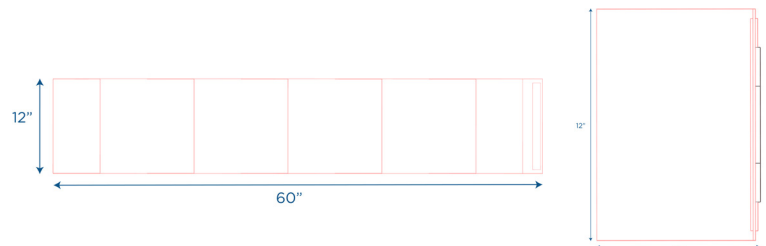

## Multi-Image Mirror Pentagon

5-sided mirrored play set

MODEL #: CF332-130

FRONT

### OVERVIEW:

The Multi-Image Mirror Pentagon forms a semi-circular play area, or it easily rolls into itself and attaches with hook and loop fasteners. Mirrors are shatter-resistant, acrylic.

BACK

SIDE

### MATERIALS:

Pentagon is covered in polyurethane with polyester backing and filled with polyurethane foam.

Digital Swatches:

Model #	Description	L"	W"	H"	WT lbs.	Cube	FC	Truck Only
CF332-130	Multi-Image Mirror Pentagon (when rolled up)	20	19	12	3.95			N
	Shipping Dimensions	19.375	18.625	12	6.2	2.51	250	