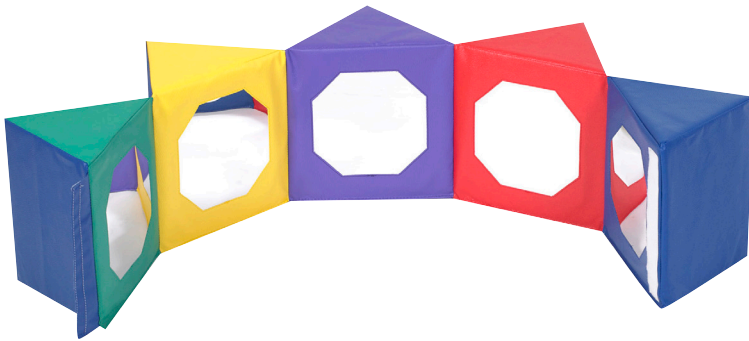

## Multi-Image Mirror Pentagon

5-sided mirrored play set

MODEL #: CF332-130

FRONT

### OVERVIEW:

The Multi-Image Mirror Pentagon forms a semi-circular play area, or it easily rolls into itself and attaches with hook and loop fasteners. Mirrors are shatter-resistant, acrylic.

BACK

SIDE

### MATERIALS:

Pentagon is covered in polyurethane with polyester backing and filled with polyurethane foam.

Digital Swatches:

Model #	Description	L"	W"	H"	WT lbs.	Cube	FC	Truck Only
CF332-130	Multi-Image Mirror Pentagon (when rolled up)	20	19	12	3.95			N
	Shipping Dimensions	19.375	18.625	12	6.2	2.51	250	