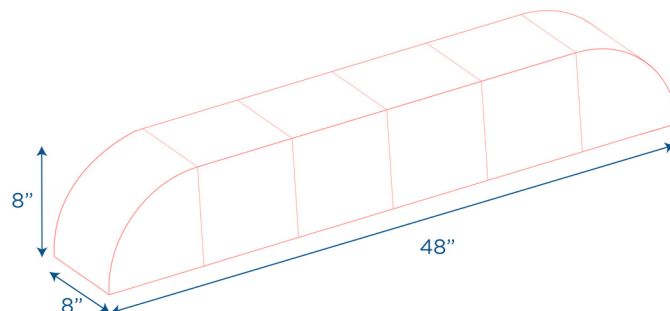

## Mama Inchworm

Ride-on that can be converted to a support chair

MODEL #: CF331-061

FRONT

SIDE

BACK

### OVERVIEW:

Inchworm slides caterpillar-like across the floor to allow tots to hitch a ride. Hinged together along the floor line, this cushy, foam rider can also be turned on its side to form a U-shaped infant support chair.

### MATERIALS:

Inchworm is covered in polyurethane with polyester backing and filled with polyurethane foam.

Digital Swatches:

Model #	Description	L"	W"	H"	WT lbs.	Cube	FC	Truck Only
CF331-061	Mama Inchworm	48	8	8	3.4			N
	Shipping Dimensions	23.5	16.125	8.125	4.6	1.78	250	