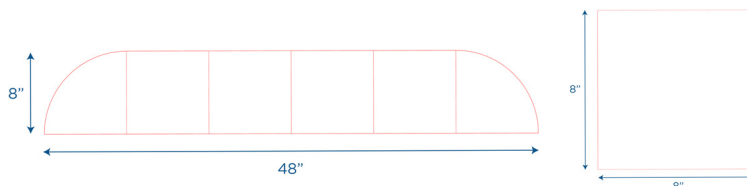

## Mama Inchworm

Ride-on that can be converted to a support chair

MODEL #: CF331-061

FRONT

SIDE

BACK

### OVERVIEW:

Inchworm slides caterpillar-like across the floor to allow tots to hitch a ride. Hinged together along the floor line, this cushy, foam rider can also be turned on its side to form a U-shaped infant support chair.

### MATERIALS:

Inchworm is covered in polyurethane with polyester backing and filled with polyurethane foam.

Digital Swatches:

Model #	Description	L"	W"	H"	WT lbs.	Cube	FC	Truck Only
CF331-061	Mama Inchworm	48	8	8	3.4			N
	Shipping Dimensions	23.5	16.125	8.125	4.6	1.78	250	