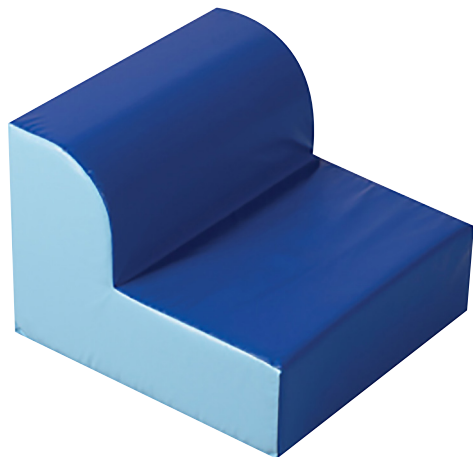

## Blue Library Chair

Two-toned blue versatile seat

MODEL #: CF322-386

FRONT

BACK

SIDE

### OVERVIEW:

Blue/sky blue chair has a seat size that measures 20"l x 12"w, and seat height is 7"h.

### MATERIALS:

Seat is covered in polyurethane with polyester backing and filled with polyurethane foam.

Digital Swatches:

Model #	Description	L"	W"	H"	WT lbs.	Cube	FC	Truck Only
CF322-386	Blue Library Chair	20	20	15	3.7			N
	Shipping Dimensions	20.75	20	15	6.1	3.60	300	