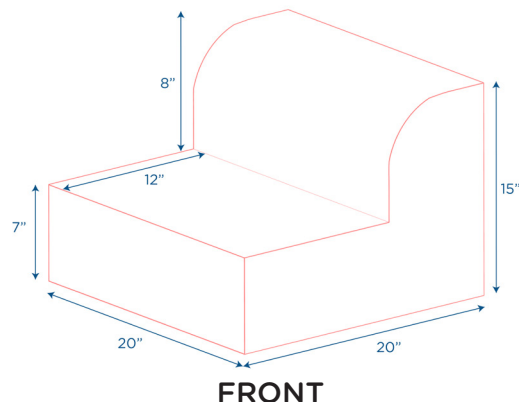

## Blue Library Chair

Two-toned blue versatile seat

MODEL #: CF322-386

FRONT

BACK

SIDE

### OVERVIEW:

Blue/sky blue chair has a seat size that measures 20"l x 12"w, and seat height is 7"h.

### MATERIALS:

Seat is covered in polyurethane with polyester backing and filled with polyurethane foam.

Digital Swatches:

Model #	Description	L"	W"	H"	WT lbs.	Cube	FC	Truck Only
CF322-386	Blue Library Chair	20	20	15	3.7			N
	Shipping Dimensions	20.75	20	15	6.1	3.60	300	