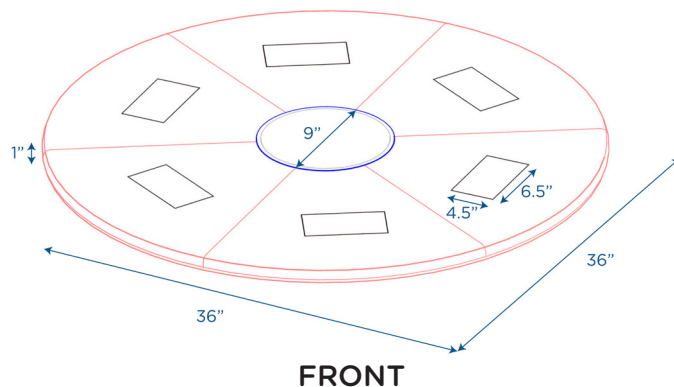

## See-Me Picture Mat - Primary

1" thick mat with photo inserts and mirrored center

MODEL #: CF322-361

### OVERVIEW:

Each of the six different colored panels on this mat have a clear 4" x 6" pocket for inserting pictures. The center is a 9-1/2" flexible, shatter-resistant, child-safe mirror.

### SIDE

Digital Swatches:

Model #	Description	L"	W"	H"	WT lbs.	Cube	FC	Truck Only
CF322-361	See-Me Picture Mat - Primary	36	36	1	2.25			N
	Shipping Dimensions	36.5	36.5	2	3.1	1.54	250	