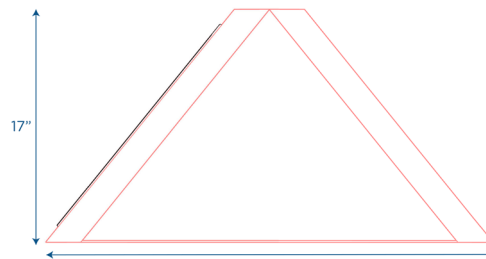

Madeline's Mirror Tent

Triangular shaped tunnel with mirrors on each side

MODEL #: CF322-021

FRONT

BACK

SIDE

OVERVIEW:

A-frame tent features removeable, safe, plastic, shatter-resistant mirrors on both sides of the tent.

MATERIALS:

Mirror Tent is covered in polyurethane with polyester backing and filled with polyurethane foam.

Digital Swatches:

Model #	Description	L"	W"	H"	WT lbs.	Cube	FC	Truck Only
CF322-021	Madeline's Mirror Tent	33	22	17	4.55			N
	Shipping Dimensions	24	22.25	4.25	5.9	1.31	150	