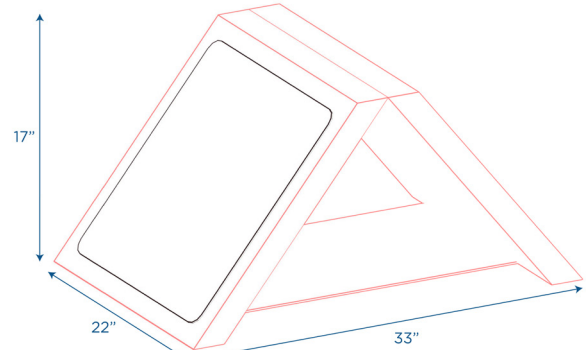

Madeline's Mirror Tent

Triangular shaped tunnel with mirrors on each side

MODEL #: CF322-021

FRONT

BACK

SIDE

OVERVIEW:

A-frame tent features removeable, safe, plastic, shatter-resistant mirrors on both sides of the tent.

MATERIALS:

Mirror Tent is covered in polyurethane with polyester backing and filled with polyurethane foam.

Digital Swatches:

Model #	Description	L"	W"	H"	WT lbs.	Cube	FC	Truck Only
CF322-021	Madeline's Mirror Tent	33	22	17	4.55			N
	Shipping Dimensions	24	22.25	4.25	5.9	1.31	150	