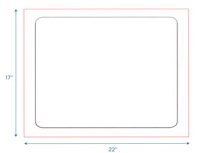

Madeline's Mirror Tent

Triangular shaped tunnel with mirrors on each side

MODEL #: CF322-021

FRONT

BACK

SIDE

OVERVIEW:

A-frame tent features removeable, safe, plastic, shatter-resistant mirrors on both sides of the tent.

MATERIALS:

Mirror Tent is covered in polyurethane with polyester backing and filled with polyurethane foam.

Digital Swatches:

Model #	Description	L"	W"	H"	WT lbs.	Cube	FC	Truck Only
CF322-021	Madeline's Mirror Tent	33	22	17	4.55			N
	Shipping Dimensions	24	22.25	4.25	5.9	1.31	150	

ADDITIONAL INFORMATION:

AGE RATING: 8 Months to 24 Months

STANDARDS AND TEST COMPLIANCE: USA00028047
July 2019 ASTM, CPSC

GREENGUARD GOLD CERTIFIED: NO

WARRANTY: 2 Years

KEYWORDS: Play mat for toddlers; kids play mats for floor; kids play mats; kids play mat, play mat for kids; homeschool; indoor playground; playroom; foam kids play mat; kids play mat foam; classroom; nursery décor; preschool; daycare; baby play mat; play mat for baby; baby play mat foam; baby floor play mat; baby mats for playing; baby play mats for infants; foam play mat for baby; baby play mat foam; baby activity mat; activity mats for baby; baby tummy time activity mat; infant activity mat; Activity mat; toddler play mat; play mats for toddlers; baby play gym activity mat; infant play mat and activity gym; kids gym mats; indoor playground for toddlers; kids indoor playground; indoor playground for kids; toddler indoor playground; Kids mirror; Shatterproof mirror; Plastic mirrors for kids; Unbreakable mirror for kids; Mirror for kids; Shatterproof mirror for kids; toddler mirror