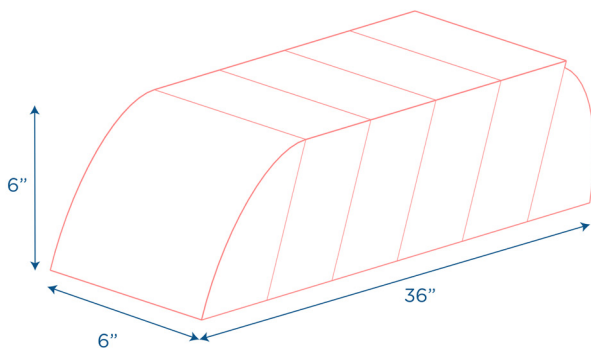

## Baby Inchworm

Ride-on that can be converted to a support chair

MODEL #: CF321-902

FRONT

SIDE

BACK

### OVERVIEW:

Inchworm slides caterpillar-like across the floor to allow tots to hitch a ride. Hinged together along the floor line, this cushy, foam rider can also be turned on its side to form a U-shaped infant support chair.

### MATERIALS:

Inchworm is covered in polyurethane with polyester backing and filled with polyurethane foam.

Digital Swatches:

Model #	Description	L"	W"	H"	WT lbs.	Cube	FC	Truck Only
CF321-902	Baby Inchworm	36	6	6	1.7			N
	Shipping Dimensions	19.5	12.375	6.25	2.5	0.87	250	