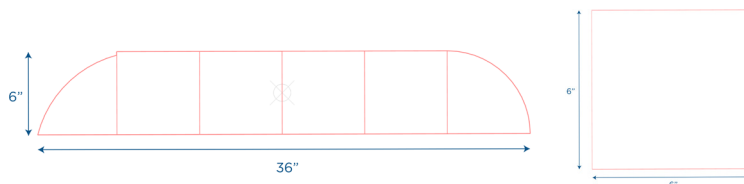

## Baby Inchworm

Ride-on that can be converted to a support chair

MODEL #: CF321-902

FRONT

SIDE

BACK

### OVERVIEW:

Inchworm slides caterpillar-like across the floor to allow tots to hitch a ride. Hinged together along the floor line, this cushy, foam rider can also be turned on its side to form a U-shaped infant support chair.

### MATERIALS:

Inchworm is covered in polyurethane with polyester backing and filled with polyurethane foam.

Digital Swatches:

Model #	Description	L"	W"	H"	WT lbs.	Cube	FC	Truck Only
CF321-902	Baby Inchworm	36	6	6	1.7			N
	Shipping Dimensions	19.5	12.375	6.25	2.5	0.87	250	