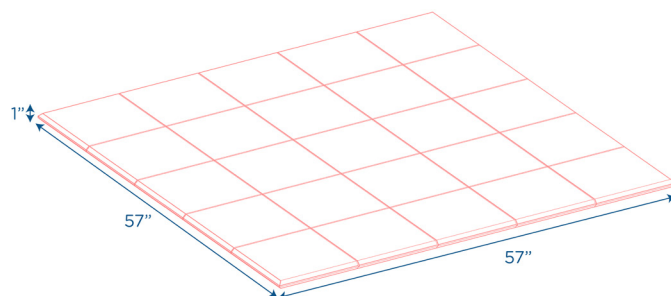

## Patchwork Crawly Mat - Primary

Soft patchwork activity mat

MODEL #: CF321-132

FRONT

BACK

SIDE

### OVERVIEW:

The Patchwork Crawly Mat features squares with 6 rainbow colors. Use the colors to play color identification games or partner this mat with the Toddler Baby Blocks to further develop gross motor skills, visuospatial skills, and problem-solving skills. (Toddler Baby Blocks sold separately; CF362-516)

### MATERIALS:

Mat is covered in polyurethane with polyester backing and filled with polyurethane foam.

Digital Swatches:

Model #	Description	L"	W"	H"	WT lbs.	Cube	FC	Truck Only
CF321-132	Patchwork Crawly Mat - Primary	57	57	1	6			N
	Shipping Dimensions	29	29	5.5	9.25	2.68	250	