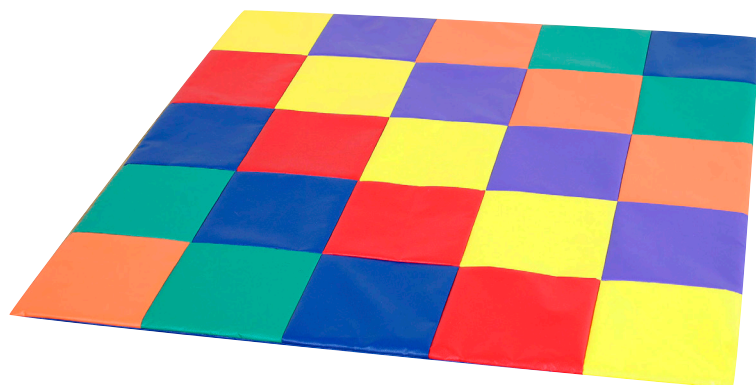

## Patchwork Crawly Mat - Primary

Soft patchwork activity mat

MODEL #: CF321-132

FRONT

BACK

SIDE

### OVERVIEW:

The Patchwork Crawly Mat features squares with 6 rainbow colors. Use the colors to play color identification games or partner this mat with the Toddler Baby Blocks to further develop gross motor skills, visuospatial skills, and problem-solving skills. (Toddler Baby Blocks sold separately; CF362-516)

### MATERIALS:

Mat is covered in polyurethane with polyester backing and filled with polyurethane foam.

Digital Swatches:

Model #	Description	L"	W"	H"	WT lbs.	Cube	FC	Truck Only
CF321-132	Patchwork Crawly Mat - Primary	57	57	1	6			N
	Shipping Dimensions	29	29	5.5	9.25	2.68	250	