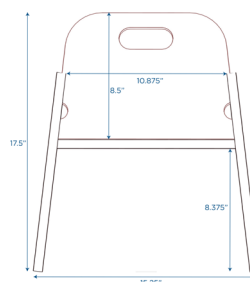

## 9" Toddler Chair with Strap

Wooden child chair with 9" seat height and safety strap

MODEL #: ANG1362S

FRONT

BACK

SIDE

### OVERVIEW:

Stackable toddler chair has a 9" seat height and included buckle for safety. Chair is stackable and has convenient cut outs for easy transportation. Chair ships fully assembled.

Digital Swatches:

Model #	Description	L"	W"	H"	WT lbs.	Cube	FC	Truck Only
ANG1362S	9" Toddler Chair with Strap	15.25	13.875	17.5	6.5			N
	Shipping Dimensions	15	16	20	9	2.78	150	