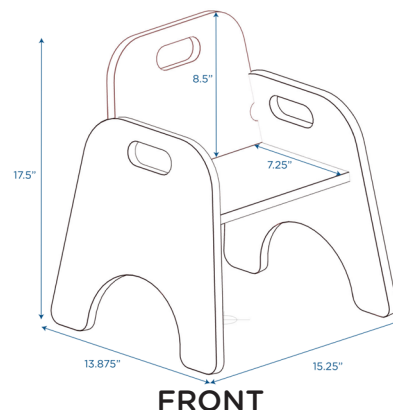

## 9" Toddler Chair with Strap

Wooden child chair with 9" seat height and safety strap

MODEL #: ANG1362S

FRONT

BACK

SIDE

### OVERVIEW:

Stackable toddler chair has a 9" seat height and included buckle for safety. Chair is stackable and has convenient cut outs for easy transportation. Chair ships fully assembled.

### MATERIALS:

This chair is constructed from strong, 11-ply 5/8" thick birch veneer panels with a tough water-based clear UV that is extremely scratch-, dent- and stain-resistant. Unit features rounded corners for safety.

Digital Swatches:

Model #	Description	L"	W"	H"	WT lbs.	Cube	FC	Truck Only
ANG1362S	9" Toddler Chair with Strap	15.25	13.875	17.5	6.5			N
	Shipping Dimensions	15	16	20	9	2.78	150	