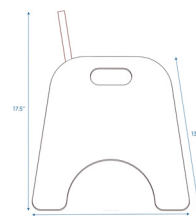

## 9" Toddler Chair with Strap

Wooden child chair with 9" seat height and safety strap

MODEL #: ANG1362S

FRONT

BACK

SIDE

### OVERVIEW:

Stackable toddler chair has a 9" seat height and included buckle for safety. Chair is stackable and has convenient cut outs for easy transportation. Chair ships fully assembled.

Digital Swatches:

Model #	Description	L"	W"	H"	WT lbs.	Cube	FC	Truck Only
ANG1362S	9" Toddler Chair with Strap	15.25	13.875	17.5	6.5			N
	Shipping Dimensions	15	16	20	9	2.78	150	