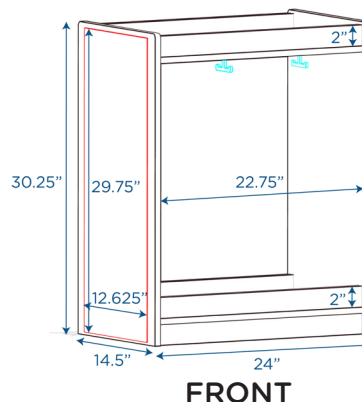

Toddler Dress Up Storage

Toddler wooden dress up unit with mirror, hooks and storage

MODEL #: ANG1141T

FRONT

BACK

SIDE

OVERVIEW:

Unit ships fully assembled. Unit features an open closet with 3 double hooks and full-length, shatterproof built in mirror. The top shelf provides additional storage.

MATERIALS:

This storage unit is constructed from strong, 11-ply 5/8" thick birch veneer panels and a recessed 1/4" thick woodgrain back panel with a tough water-based clear UV that is extremely scratch-, dent- and stain-resistant. Unit features kick plates and rounded corners for safety.

Digital Swatches:

Model #	Description	L"	W"	H"	WT lbs.	Cube	FC	Truck Only
ANG1141T	Toddler Dress Up Storage	24	14.5	30.25	23			N
	Shipping Dimensions	26	17	34	38	8.70	150	

ADDITIONAL INFORMATION:

AGE RATING: General Use