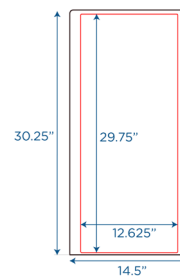

Toddler Dress Up Storage

Toddler wooden dress up unit with mirror, hooks and storage

MODEL #: ANG1141T

FRONT

BACK

SIDE

OVERVIEW:

Unit ships fully assembled. Unit features an open closet with 3 double hooks and full-length, shatterproof built in mirror. The top shelf provides additional storage.

Digital Swatches:

Model #	Description	L"	W"	H"	WT lbs.	Cube	FC	Truck Only
ANG1141T	Toddler Dress Up Storage	24	14.5	30.25	23			N
	Shipping Dimensions	26	17	34	38	8.70	150	

ADDITIONAL INFORMATION:

AGE RATING: General Use