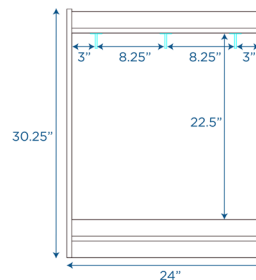

Toddler Dress Up Storage

Toddler wooden dress up unit with mirror, hooks and storage

MODEL #: ANG1141T

FRONT

BACK

SIDE

OVERVIEW:

Unit ships fully assembled. Unit features an open closet with 3 double hooks and full-length, shatterproof built in mirror. The top shelf provides additional storage.

MATERIALS:

This storage unit is constructed from strong, 11-ply 5/8" thick birch veneer panels and a recessed 1/4" thick woodgrain back panel with a tough water-based clear UV that is extremely scratch-, dent- and stain-resistant. Unit features kick plates and rounded corners for safety.

Digital Swatches:

Model #	Description	L"	W"	H"	WT lbs.	Cube	FC	Truck Only
ANG1141T	Toddler Dress Up Storage	24	14.5	30.25	23			N
	Shipping Dimensions	26	17	34	38	8.70	150	

ADDITIONAL INFORMATION:

AGE RATING: General Use