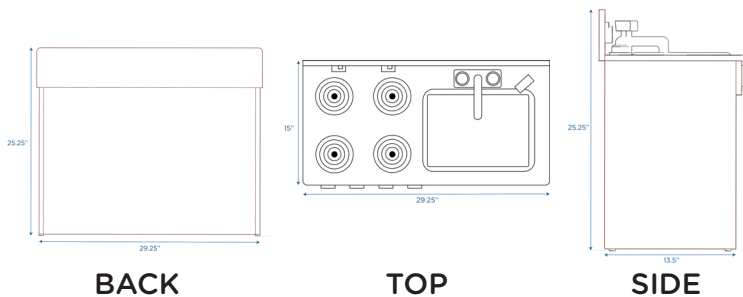

Toddler 2-In-1 Kitchen Center

Wooden kitchen unit with burners, knobs, and sink

MODEL #: ANG1092

OVERVIEW:

Toddler 2-in-1 Kitchen Center includes 4 burner range, plastic tub sink with sprayer, simulated easy-dial knobs with realistic graphics and storage without doors. Counter height is 19" h. Kitchen Center ships fully assembled.

MATERIALS:

This kitchen unit is constructed from strong, 11-ply 5/8" thick birch veneer panels and a recessed 1/4" thick woodgrain back panel with a tough water-based clear UV that is extremely scratch-, dent- and stain-resistant. Unit features kick plates and rounded corners for safety.

Digital Swatches:

Model #	Description	L"	W"	H"	WT lbs.	Cube	FC	Truck Only
ANG1092	Toddler 2-In-1 Kitchen Center	29.25	13.5	25.5	36			N
	Shipping Dimensions	32	23	17	43	7.24	150	

ADDITIONAL INFORMATION:

AGE RATING: General Use