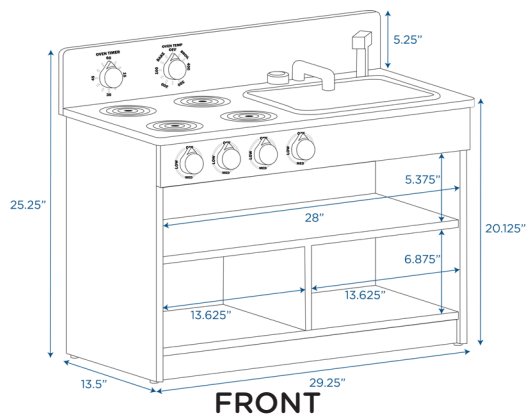

Toddler 2-In-1 Kitchen Center

Wooden kitchen unit with burners, knobs, and sink

MODEL #: ANG1092

OVERVIEW:

Toddler 2-in-1 Kitchen Center includes 4 burner range, plastic tub sink with sprayer, simulated easy-dial knobs with realistic graphics and storage without doors. Counter height is 19" h. Kitchen Center ships fully assembled.

MATERIALS:

This kitchen unit is constructed from strong, 11-ply 5/8" thick birch veneer panels and a recessed 1/4" thick woodgrain back panel with a tough water-based clear UV that is extremely scratch-, dent- and stain-resistant. Unit features kick plates and rounded corners for safety.

Digital Swatches:

Model #	Description	L"	W"	H"	WT lbs.	Cube	FC	Truck Only
ANG1092	Toddler 2-In-1 Kitchen Center	29.25	13.5	25.5	36			N
	Shipping Dimensions	32	23	17	43	7.24	150	

ADDITIONAL INFORMATION:

AGE RATING: General Use