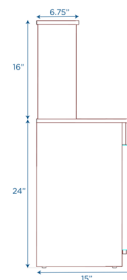

## Hutch

Wooden hutch with upper and lower storage

MODEL #: ANG1073

FRONT

BACK

SIDE

### OVERVIEW:

Unit requires minor assembly. Hutch features red door pulls, and a 24”H counter height. Upper and lower shelves provide plenty of storage.

Digital Swatches:

Model #	Description	L”	W”	H”	WT lbs.	Cube	FC	Truck Only
ANG1073	Hutch	23.25	15	40	54			N
	Shipping Dimensions	26	18	27	57	7.31	150	