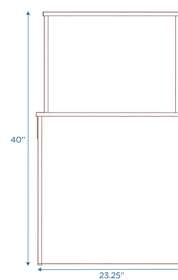

## Hutch

Wooden hutch with upper and lower storage

MODEL #: ANG1073

FRONT

BACK

SIDE

### OVERVIEW:

Unit requires minor assembly. Hutch features red door pulls, and a 24”H counter height. Upper and lower shelves provide plenty of storage.

Digital Swatches:

Model #	Description	L”	W”	H”	WT lbs.	Cube	FC	Truck Only
ANG1073	Hutch	23.25	15	40	54			N
	Shipping Dimensions	26	18	27	57	7.31	150	