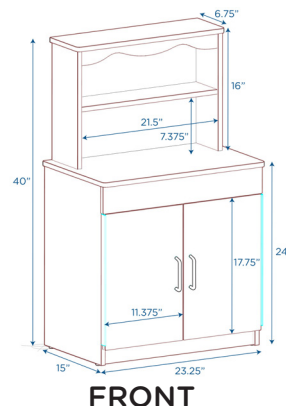

## Hutch

Wooden hutch with upper and lower storage

MODEL #: ANG1073

FRONT

BACK

SIDE

### OVERVIEW:

Unit requires minor assembly. Hutch features red door pulls, and a 24”H counter height. Upper and lower shelves provide plenty of storage.

### MATERIALS:

Hutch is constructed from strong, 11-ply 5/8” thick birch veneer panels and a recessed 1/4” thick woodgrain back panel with a tough water-based clear UV that is extremely scratch-, dent- and stain-resistant. Unit features kick plates and rounded corners for safety. All doors have no-pinch, full-length hinges designed for safety.

Digital Swatches:

Model #	Description	L”	W”	H”	WT lbs.	Cube	FC	Truck Only
ANG1073	Hutch	23.25	15	40	54			N
	Shipping Dimensions	26	18	27	57	7.31	150	