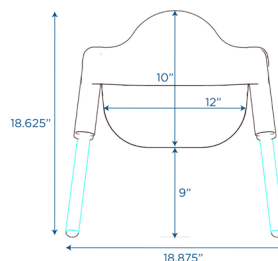

Feeding Chair

Plastic stackable feeding chair with tray

MODEL #: AFB7940

FRONT

BACK

SIDE

OVERVIEW:

Feeding chair features a smooth, one-piece chair, with a one-piece removable tray that is dishwasher safe and easy to clean/sanitize. Floor to seat height is 9" with a seat depth of 7" and includes an adjustable restraint harness. Feeding Chair seat measures 12"l x 7"d. The seatback measures 10"h. The chair stacks up to 4 high for space-saving storage and accommodates up to 40 lbs.

MATERIALS:

Chair is constructed using molded plastic.

Digital Swatches:

Model #	Description	L"	W"	H"	WT lbs.	Cube	FC	Truck Only
AFB7940	Feeding Chair	22.25	18.875	18.625	6			N
	Shipping Dimensions	17	10	17	8	1.67	150	