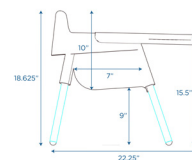

Feeding Chair

Plastic stackable feeding chair with tray

MODEL #: AFB7940

FRONT

BACK

SIDE

OVERVIEW:

Feeding chair features a smooth, one-piece chair, with a one-piece removable tray that is dishwasher safe and easy to clean/sanitize. Floor to seat height is 9" with a seat depth of 7" and includes an adjustable restraint harness. Feeding Chair seat measures 12"l x 7"d. The seatback measures 10"h. The chair stacks up to 4 high for space-saving storage and accommodates up to 40 lbs.

MATERIALS:

Chair is constructed using molded plastic.

Digital Swatches:

Model #	Description	L"	W"	H"	WT lbs.	Cube	FC	Truck Only
AFB7940	Feeding Chair	22.25	18.875	18.625	6			N
	Shipping Dimensions	17	10	17	8	1.67	150	