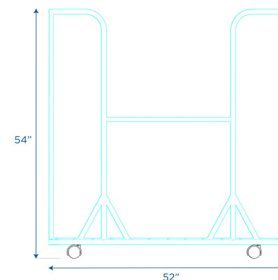

Universal Cart
Metal storage cart
MODEL #: AFB7930

OVERVIEW:

This versatile unit stores 40 (1") or 20 (2") nap mats, 40 Take Away Seats or 12" Modular Blocks Set A or Set B. It features four, 3", rubber casters (2 locking). Easy assembly required.

MATERIALS:

Cart is constructed of a heavy-duty steel and wire frame/ bins with blue powder coating and is rust resistant.

Digital Swatches:

FRONT

SIDE

BACK

Model #	Description	L"	W"	H"	WT lbs.	Cube	FC	Truck Only
AFB7930	Universal Cart	52	26	54	43.75			N
	Shipping Dimensions	53	30	4	45	3.68	125	