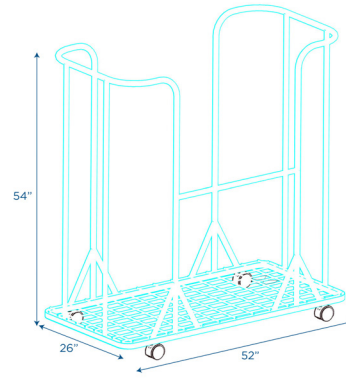

Universal Cart
Metal storage cart
MODEL #: AFB7930

OVERVIEW:

This versatile unit stores 40 (1") or 20 (2") nap mats, 40 Take Away Seats or 12" Modular Blocks Set A or Set B. It features four, 3", rubber casters (2 locking). Easy assembly required.

MATERIALS:

Cart is constructed of a heavy-duty steel and wire frame/ bins with blue powder coating and is rust resistant.

Digital Swatches:

FRONT

SIDE

BACK

Model #	Description	L"	W"	H"	WT lbs.	Cube	FC	Truck Only
AFB7930	Universal Cart	52	26	54	43.75			N
	Shipping Dimensions	53	30	4	45	3.68	125	