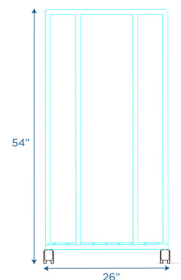

MATERIALS:

Cart is constructed of a heavy-duty steel and wire frame/ bins with blue powder coating and is rust resistant.

Digital Swatches:

FRONT

SIDE

BACK

Model #	Description	L"	W"	H"	WT lbs.	Cube	FC	Truck Only
AFB7930	Universal Cart	52	26	54	43.75			N
	Shipping Dimensions	53	30	4	45	3.68	125	