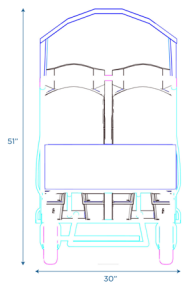

RunAbout® 6 Passenger Stroller

6 Passenger stroller with canopy

MODEL #: AFB6850F

FRONT

SIDE

BACK

OVERVIEW:

Dual brake system gives hand and foot braking options. Designed to fit through standard doorways, the wheels swivel 360 degrees for easy maneuverability. Comfy and safe seats feature 3 tiers of stadium-style seating, 5-point harnesses, and recline 14-degrees. Front seats have a special safety bar. Included canopy is water and fade resistant. It features adjustable side shades. Spacious, rear storage is provided for toting necessities. Easy assembly required. Each seat accommodates a child up to 40 lbs.

MATERIALS:

RunAbout frame is welded with solid powder-coated steel for strength and durability, and seats are molded plastic.

Digital Swatches:

Model #	Description	L"	W"	H"	WT lbs.	Cube	FC	Truck Only
AFB6850F	RunAbout® 6 Passenger Stroller	63	33	43	93			N
	Shipping Dimensions	41	13	33	95	10.18	150	