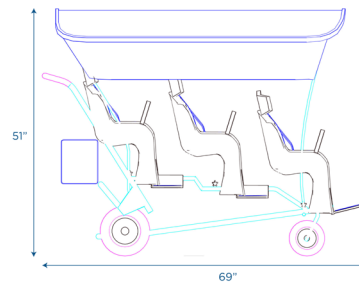

RunAbout® 6 Passenger Stroller

6 Passenger stroller with canopy

MODEL #: AFB6850F

FRONT

SIDE

BACK

OVERVIEW:

Dual brake system gives hand and foot braking options. Designed to fit through standard doorways, the wheels swivel 360 degrees for easy maneuverability. Comfy and safe seats feature 3 tiers of stadium-style seating, 5-point harnesses, and recline 14-degrees. Front seats have a special safety bar. Included canopy is water and fade resistant. It features adjustable side shades. Spacious, rear storage is provided for toting necessities. Easy assembly required. Each seat accommodates a child up to 40 lbs.

MATERIALS:

RunAbout frame is welded with solid powder-coated steel for strength and durability, and seats are molded plastic.

Digital Swatches:

Model #	Description	L"	W"	H"	WT lbs.	Cube	FC	Truck Only
AFB6850F	RunAbout® 6 Passenger Stroller	63	33	43	93			N
	Shipping Dimensions	41	13	33	95	10.18	150	