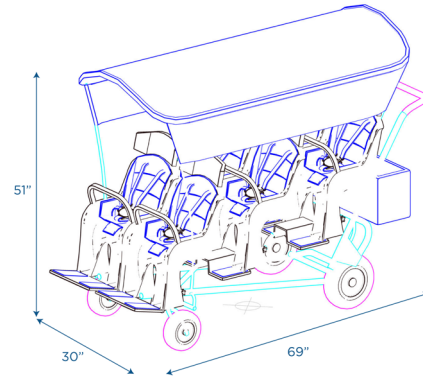

RunAbout® 6 Passenger Stroller

6 Passenger stroller with canopy

MODEL #: AFB6850F

FRONT

SIDE

BACK

OVERVIEW:

Dual brake system gives hand and foot braking options. Designed to fit through standard doorways, the wheels swivel 360 degrees for easy maneuverability. Comfy and safe seats feature 3 tiers of stadium-style seating, 5-point harnesses, and recline 14-degrees. Front seats have a special safety bar. Included canopy is water and fade resistant. It features adjustable side shades. Spacious, rear storage is provided for toting necessities. Easy assembly required. Each seat accommodates a child up to 40 lbs.

MATERIALS:

RunAbout frame is welded with solid powder-coated steel for strength and durability, and seats are molded plastic.

Digital Swatches:

Model #	Description	L"	W"	H"	WT lbs.	Cube	FC	Truck Only
AFB6850F	RunAbout® 6 Passenger Stroller	63	33	43	93			N
	Shipping Dimensions	41	13	33	95	10.18	150	