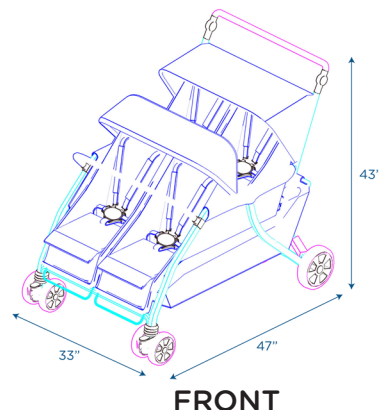

# SureStop® Folding Commercial Bye-Bye® Stroller 6 Passenger

6 Passenger stroller

MODEL #: AFB6700

FRONT

SIDE

BACK

## OVERVIEW:

Stroller features no-roll technology with the SureStop® brake system and locking foot pedal brake for extra safety. Stroller conforms to ASTM F833-15A safety standard. Cushioned seats have padded, 5-point harnesses and recline 45 degrees to keep littles comfy and safe. Front seat footrests adjust. Stroller canopies take only a few seconds to remove and the entire unit folds for quick and easy storage. Two spacious storage bins are located below the push bar for toting necessities. Easy assembly required. Accommodates 6 children up to 40 lbs. each. When folded stroller measures 41”l x 33”w x 13”h.

## MATERIALS:

Stroller features sturdy tubular steel frame construction is lightweight making maneuvering easy on any surface. Seats and canopies are constructed of nylon.

Digital Swatches:

Model #	Description	L”	W”	H”	WT lbs.	Cube	FC	Truck Only
AFB6700	SureStop® Folding Commercial Bye-Bye® Stroller 6 Passenger	63	33	43	93			N
	Shipping Dimensions	41	13	33	95	10.18	150	