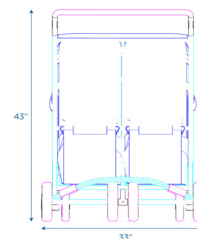

BACK

OVERVIEW:

Stroller features no-roll technology with the SureStop® brake system and locking foot pedal brake for extra safety. Stroller conforms to ASTM F833-15A safety standard. Cushioned seats have padded, 5-point harnesses and recline 45 degrees to keep littles comfy and safe. Front seat footrests adjust. Stroller canopies take only a few seconds to remove and the entire unit folds for quick and easy storage. Two spacious storage bins are located below the push bar for toting necessities. Easy assembly required. Accommodates 6 children up to 40 lbs. each. When folded stroller measures 41”l x 33”w x 13”h.

MATERIALS:

Stroller features sturdy tubular steel frame construction is lightweight making maneuvering easy on any surface. Seats and canopies are constructed of nylon.

Digital Swatches:

Model #	Description	L”	W”	H”	WT lbs.	Cube	FC	Truck Only
AFB6700	SureStop® Folding Commercial Bye-Bye® Stroller 6 Passenger	63	33	43	93			N
	Shipping Dimensions	41	13	33	95	10.18	150	

ADDITIONAL INFORMATION:

AGE RATING: 6 Months and Up

STANDARDS AND TEST COMPLIANCE: SZHH01276873
Nov 2018 ASTM, CPSC, EN

GREENGUARD GOLD CERTIFIED: NO

WARRANTY: 3 Years

KEYWORDS: Double stroller for infant and toddler; Infant stroller; Summer infant stroller; Infant and toddler stroller; Stroller for infant and toddler; 4 seat stroller; Toddler stroller; Double stroller for toddlers; Strollers for toddlers; Lightweight stroller for toddler; Toddler travel stroller; Kids stroller; daycare stroller; preschool; daycare; nursery; homeschool preschool; 6 seat stroller; Bye bye buggy; Bye bye buggy straps; 4 passenger wagon stroller; 6 passenger stroller