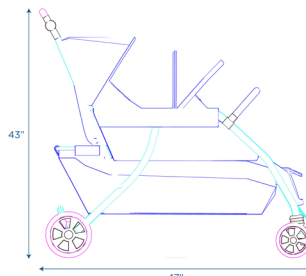

# SureStop® Folding Commercial Bye-Bye® Stroller 6 Passenger

6 Passenger stroller

MODEL #: AFB6700

FRONT

SIDE

BACK

## OVERVIEW:

Stroller features no-roll technology with the SureStop® brake system and locking foot pedal brake for extra safety. Stroller conforms to ASTM F833-15A safety standard. Cushioned seats have padded, 5-point harnesses and recline 45 degrees to keep littles comfy and safe. Front seat footrests adjust. Stroller canopies take only a few seconds to remove and the entire unit folds for quick and easy storage. Two spacious storage bins are located below the push bar for toting necessities. Easy assembly required. Accommodates 6 children up to 40 lbs. each. When folded stroller measures 41”l x 33”w x 13”h.

## MATERIALS:

Stroller features sturdy tubular steel frame construction is lightweight making maneuvering easy on any surface. Seats and canopies are constructed of nylon.

Digital Swatches:

Model #	Description	L”	W”	H”	WT lbs.	Cube	FC	Truck Only
AFB6700	SureStop® Folding Commercial Bye-Bye® Stroller 6 Passenger	63	33	43	93			N
	Shipping Dimensions	41	13	33	95	10.18	150	