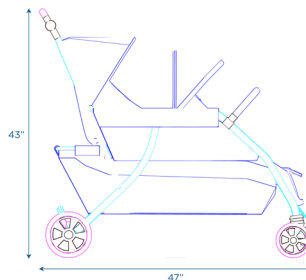

# SureStop® Folding Commercial Bye-Bye® Stroller 4 Passenger

4 Passenger stroller

MODEL #: AFB6600

FRONT

SIDE

BACK

## OVERVIEW:

Stroller features no-roll technology with the SureStop® brake system and locking foot pedal brake for extra safety. Stroller conforms to ASTM F833-15A safety standard. Cushioned seats have padded, 5-point harnesses and recline 45 degrees to keep littles comfy and safe. Front seat footrests adjust. Stroller canopies take only a few seconds to remove and the entire unit folds for quick and easy storage. Two spacious storage bins are located below the push bar for toting necessities. Easy assembly required. Accommodates 4 children up to 40 lbs. each. When folded stroller measures 35”l x 33”w x 13”h.

## MATERIALS:

Stroller features sturdy tubular steel frame construction is lightweight making maneuvering easy on any surface. Seats and canopies are constructed of nylon.

Digital Swatches:

| Model # | Description  | L” | W” | H” | WT lbs. | Cube | FC  | Truck Only |
|---------|--|----|----|----|---------|------|-----|------------|
| AFB6600 | SureStop® Folding Commercial Bye-Bye® Stroller 4 Passenger | 47 | 33 | 43 | 75      |      |     | N          |
|         | Shipping Dimensions  | 35 | 13 | 33 | 77      | 8.69 | 150 |            |