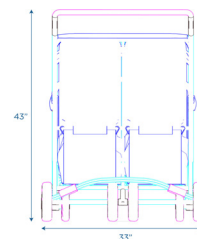

BACK

OVERVIEW:

Stroller features no-roll technology with the SureStop® brake system and locking foot pedal brake for extra safety. Stroller conforms to ASTM F833-15A safety standard. Cushioned seats have padded, 5-point harnesses and recline 45 degrees to keep littles comfy and safe. Front seat footrests adjust. Stroller canopies take only a few seconds to remove and the entire unit folds for quick and easy storage. Two spacious storage bins are located below the push bar for toting necessities. Easy assembly required. Accommodates 4 children up to 40 lbs. each. When folded stroller measures 35”l x 33”w x 13”h.

MATERIALS:

Stroller features sturdy tubular steel frame construction is lightweight making maneuvering easy on any surface. Seats and canopies are constructed of nylon.

Digital Swatches:

Model #	Description	L”	W”	H”	WT lbs.	Cube	FC	Truck Only
AFB6600	SureStop® Folding Commercial Bye-Bye® Stroller 4 Passenger	47	33	43	75			N
	Shipping Dimensions	35	13	33	77	8.69	150	

ADDITIONAL INFORMATION:

AGE RATING: 6 Months and Up

STANDARDS AND TEST COMPLIANCE: SZHH01492472
Jan 2021 ASTM, CPSC

GREENGUARD GOLD CERTIFIED: NO

WARRANTY: 3 Years

KEYWORDS: Double stroller for infant and toddler; Infant stroller; Summer infant stroller; Infant and toddler stroller; Stroller for infant and toddler; 4 seat stroller; Toddler stroller; Double stroller for toddlers; Strollers for toddlers; Lightweight stroller for toddler; Toddler travel stroller; Kids stroller; daycare stroller; preschool; daycare; nursery; homeschool preschool; 6 seat stroller; Bye bye buggy; Bye bye buggy straps; 4 passenger wagon stroller; 6 passenger stroller