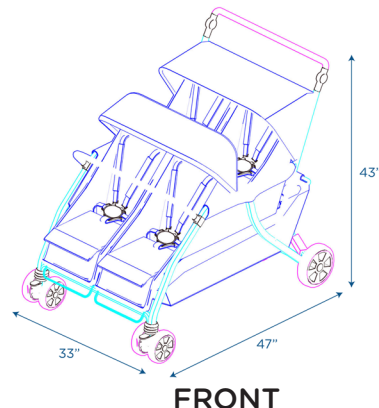

# SureStop® Folding Commercial Bye-Bye® Stroller 4 Passenger

4 Passenger stroller

MODEL #: AFB6600

FRONT

SIDE

BACK

## OVERVIEW:

Stroller features no-roll technology with the SureStop® brake system and locking foot pedal brake for extra safety. Stroller conforms to ASTM F833-15A safety standard. Cushioned seats have padded, 5-point harnesses and recline 45 degrees to keep littles comfy and safe. Front seat footrests adjust. Stroller canopies take only a few seconds to remove and the entire unit folds for quick and easy storage. Two spacious storage bins are located below the push bar for toting necessities. Easy assembly required. Accommodates 4 children up to 40 lbs. each. When folded stroller measures 35”l x 33”w x 13”h.

## MATERIALS:

Stroller features sturdy tubular steel frame construction is lightweight making maneuvering easy on any surface. Seats and canopies are constructed of nylon.

Digital Swatches:

| Model # | Description  | L” | W” | H” | WT lbs. | Cube | FC  | Truck Only |
|---------|--|----|----|----|---------|------|-----|------------|
| AFB6600 | SureStop® Folding Commercial Bye-Bye® Stroller 4 Passenger | 47 | 33 | 43 | 75      |      |     | N          |
|         | Shipping Dimensions  | 35 | 13 | 33 | 77      | 8.69 | 150 |            |