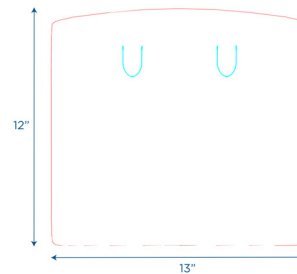

Bye Bye Buggy® Infant Seat

Infant seat insert for Bye-Bye® Buggies and Bus

MODEL #: AFB6520

FRONT

BACK

SIDE

OVERVIEW:

This infant seat allows daycares and preschools to transport a wider age group together in the same buggy since the Bye Bye Buggy® and Bye-Bye® Bus seats were constructed to accommodate children 6 months to 3 years old. Infant seats can be placed in the back or center rows. Steel clips securely hold the seats in place. A 5-point harness holds the infant in the seat for safety.

MATERIALS:

Infant seat is constructed of soft molded seat has heavy-duty vinyl.

Digital Swatches:

Model #	Description	L"	W"	H"	WT lbs.	Cube	FC	Truck Only
AFB6520	Bye Bye Buggy® Infant Seat	25	13	12	9.5			N
	Shipping Dimensions	26	12	12	11	2.17	100	