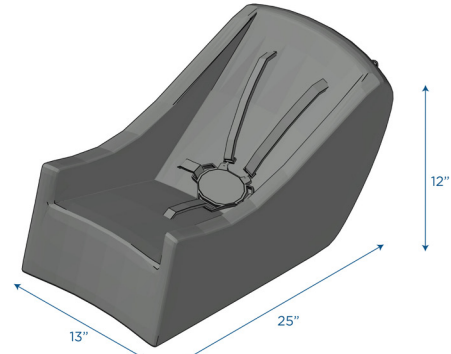

Bye Bye Buggy® Infant Seat

Infant seat insert for Bye-Bye® Buggies and Bus

MODEL #: AFB6520

FRONT

BACK

SIDE

OVERVIEW:

This infant seat allows daycares and preschools to transport a wider age group together in the same buggy since the Bye Bye Buggy® and Bye-Bye® Bus seats were constructed to accommodate children 6 months to 3 years old. Infant seats can be placed in the back or center rows. Steel clips securely hold the seats in place. A 5-point harness holds the infant in the seat for safety.

MATERIALS:

Infant seat is constructed of soft molded seat has heavy-duty vinyl.

Digital Swatches:

Model #	Description	L"	W"	H"	WT lbs.	Cube	FC	Truck Only
AFB6520	Bye Bye Buggy® Infant Seat	25	13	12	9.5			N
	Shipping Dimensions	26	12	12	11	2.17	100	