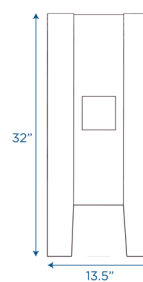

Mailbox

Blue plastic mailbox

MODEL #: AFB6100

FRONT

BACK

SIDE

OVERVIEW:

Mailbox has a front mail slot and a rear opening to retrieve mail.

MATERIALS:

Mailbox is made of weatherproof, sturdy polyurethane.

Digital Swatches:

Model #	Description	L"	W"	H"	WT lbs.	Cube	FC	Truck Only
AFB6100	Mailbox	13.5	11	32	8.5			N
	Shipping Dimensions	33	14	12	10	3.21	150	