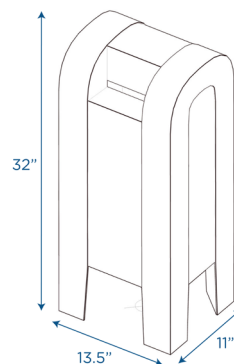

Mailbox

Blue plastic mailbox

MODEL #: AFB6100

FRONT

BACK

SIDE

OVERVIEW:

Mailbox has a front mail slot and a rear opening to retrieve mail.

MATERIALS:

Mailbox is made of weatherproof, sturdy polyurethane.

Digital Swatches:

Model #	Description	L"	W"	H"	WT lbs.	Cube	FC	Truck Only
AFB6100	Mailbox	13.5	11	32	8.5			N
	Shipping Dimensions	33	14	12	10	3.21	150	