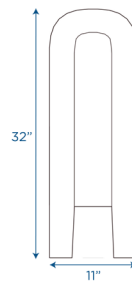

Mailbox

Blue plastic mailbox

MODEL #: AFB6100

FRONT

BACK

SIDE

OVERVIEW:

Mailbox has a front mail slot and a rear opening to retrieve mail.

MATERIALS:

Mailbox is made of weatherproof, sturdy polyurethane.

Digital Swatches:

Model #	Description	L"	W"	H"	WT lbs.	Cube	FC	Truck Only
AFB6100	Mailbox	13.5	11	32	8.5			N
	Shipping Dimensions	33	14	12	10	3.21	150	