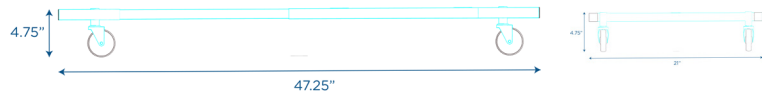

Universal Cot Carrier

Adjustable cot carrier designed to hold up to 24 cots

MODEL #: AFB5727

FRONT

BACK

SIDE

OVERVIEW:

The Universal Cot Carrier fits all Angeles Brand cots. The Universal Cot Carrier rolls on four 3" casters; 2 locking and 2 non-locking. It adjusts in size from 34-1/2"l to 47-1/4"l to accommodate both Standard and Toddler size cots. Cot carrier ships unassembled with clear instructions, tools and hardware for easy assembly.

MATERIALS:

Cot carrier is constructed from durable steel.

Digital Swatches:

Model #	Description	L"	W"	H"	WT lbs.	Cube	FC	Truck Only
AFB5727	Universal Cot Carrier	47.25	21	4.75	7			N
	Shipping Dimensions	34	21	3	9	1.24	200	