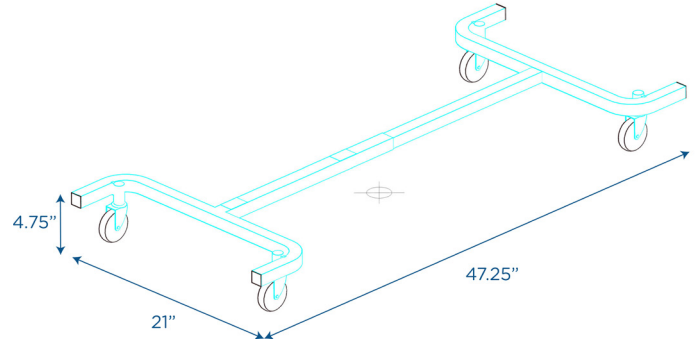

Universal Cot Carrier

Adjustable cot carrier designed to hold up to 24 cots

MODEL #: AFB5727

FRONT

BACK

SIDE

OVERVIEW:

The Universal Cot Carrier fits all Angeles Brand cots. The Universal Cot Carrier rolls on four 3" casters; 2 locking and 2 non-locking. It adjusts in size from 34-1/2"l to 47-1/4"l to accommodate both Standard and Toddler size cots. Cot carrier ships unassembled with clear instructions, tools and hardware for easy assembly.

MATERIALS:

Cot carrier is constructed from durable steel.

Digital Swatches:

Model #	Description	L"	W"	H"	WT lbs.	Cube	FC	Truck Only
AFB5727	Universal Cot Carrier	47.25	21	4.75	7			N
	Shipping Dimensions	34	21	3	9	1.24	200	