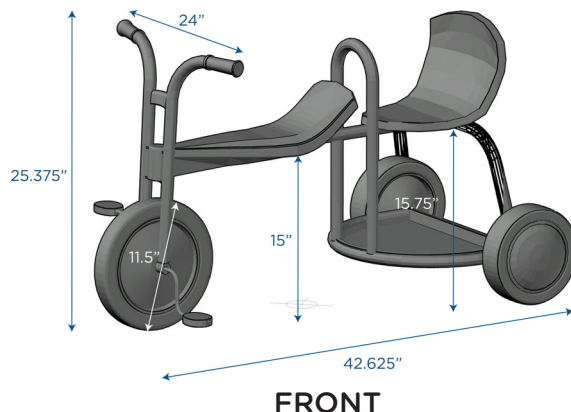

MyRider® Tandem

Steel trike with rear seating

MODEL #: AFB3700

FRONT

SIDE

BACK

OVERVIEW:

This trike features our innovative Vario Seat® in the front, which was designed to accommodate children of different sizes. The rear seat is contoured and has a no-slip platform footrest to help increase passenger safety. The front seat measures 15”h, the rear seat measures 15-3/4”h, the front wheel measures 11-1/2” in diameter, and the handlebars measure 25-3/8”h. Trike features non-exposed pedal hardware, solid rubber tires on spokeless steel wheels, and a no-pinch, recessed hub. Trike requires easy one-bolt assembly. Each trike accommodates up to 140 lbs.

MATERIALS:

Trike’s steel frame has a yellow, powder-coated finish designed to resist rust.

Digital Swatches:

Model #	Description	L”	W”	H”	WT lbs.	Cube	FC	Truck Only
AFB3700	MyRider® Tandem	42.625	24	25.375	35.5			N
	Shipping Dimensions	38	19	24	38	10.03	250	

ADDITIONAL INFORMATION:

AGE RATING: 3 Years and Up

STANDARDS AND TEST COMPLIANCE: SHAH00868598
Nov 2017 ANSI, CPSC, SOR, ASTM

GREENGUARD GOLD CERTIFIED: NO

WARRANTY: 5 Years

KEYWORDS: Scooter; Scooter for kids ages 6-12; Scooter for kids ages 3-5; Toddler scooter; Scooters; Kids scooter; Tricycle for toddlers age 3-5; Outdoor play equipment for kids; Kids outdoor play equipment; Outdoor play equipment; Outdoor playground; Kids outdoor playground; Tricycle for toddlers age 3-5; Gross motor toys for kids; Toddler bike; Toddler balance bike; Riding toys for toddlers 1-3; Toddler ride on toys; toddler ride on toys for boys; ride on toys for 2 year old boys; Tricycles, scooters & wagons; preschool; daycare; nursery; school; classroom