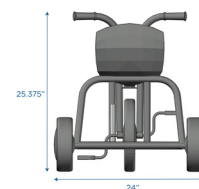

MyRider® Tandem

Steel trike with rear seating

MODEL #: AFB3700

FRONT

SIDE

BACK

OVERVIEW:

This trike features our innovative Vario Seat® in the front, which was designed to accommodate children of different sizes. The rear seat is contoured and has a no-slip platform footrest to help increase passenger safety. The front seat measures 15”h, the rear seat measures 15-3/4”h, the front wheel measures 11-1/2” in diameter, and the handlebars measure 25-3/8”h. Trike features non-exposed pedal hardware, solid rubber tires on spokeless steel wheels, and a no-pinch, recessed hub. Trike requires easy one-bolt assembly. Each trike accommodates up to 140 lbs.

MATERIALS:

Trike’s steel frame has a yellow, powder-coated finish designed to resist rust.

Digital Swatches:

Model #	Description	L”	W”	H”	WT lbs.	Cube	FC	Truck Only
AFB3700	MyRider® Tandem	42.625	24	25.375	35.5			N
	Shipping Dimensions	38	19	24	38	10.03	250	

ADDITIONAL INFORMATION:

AGE RATING: 3 Years and Up

STANDARDS AND TEST COMPLIANCE: SHAH00868598
Nov 2017 ANSI, CPSC, SOR, ASTM

GREENGUARD GOLD CERTIFIED: NO

WARRANTY: 5 Years

KEYWORDS: Scooter; Scooter for kids ages 6-12; Scooter for kids ages 3-5; Toddler scooter; Scooters; Kids scooter; Tricycle for toddlers age 3-5; Outdoor play equipment for kids; Kids outdoor play equipment; Outdoor play equipment; Outdoor playground; Kids outdoor playground; Tricycle for toddlers age 3-5; Gross motor toys for kids; Toddler bike; Toddler balance bike; Riding toys for toddlers 1-3; Toddler ride on toys; toddler ride on toys for boys; ride on toys for 2 year old boys; Tricycles, scooters & wagons; preschool; daycare; nursery; school; classroom