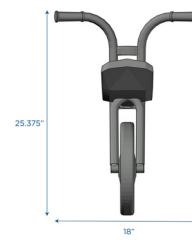

MyRider® Balance Bike

Steel 2-wheel bike

MODEL #: AFB3675

FRONT

SIDE

BACK

OVERVIEW:

Balance Bike doesn't have pedals or training wheels, promotes balance and coordination, and is easy to control. This trike features our innovative Vario Seat® in the front, which was designed to accommodate children of different sizes. The seat measures 16" h, the front wheel measures 11-1/2" in diameter, and the handlebars measure 25-5/8" h. Trike features solid rubber tires on spokeless steel wheels and a no-pinch, recessed hub. Trike requires easy one-bolt assembly. Each trike accommodates up to 70 lbs.

MATERIALS:

Trike's steel frame has a yellow, powder-coated finish designed to resist rust.

Digital Swatches:

Model #	Description	L"	W"	H"	WT lbs.	Cube	FC	Truck Only
AFB3675	MyRider® Balance Bike	30	18	25.375	17.75			N
	Shipping Dimensions	36	11	30	20	6.875	250	