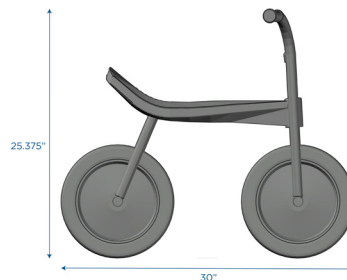

MyRider® Balance Bike

Steel 2-wheel bike

MODEL #: AFB3675

FRONT

SIDE

BACK

OVERVIEW:

Balance Bike doesn't have pedals or training wheels, promotes balance and coordination, and is easy to control. This trike features our innovative Vario Seat® in the front, which was designed to accommodate children of different sizes. The seat measures 16" h, the front wheel measures 11-1/2" in diameter, and the handlebars measure 25-5/8" h. Trike features solid rubber tires on spokeless steel wheels and a no-pinch, recessed hub. Trike requires easy one-bolt assembly. Each trike accommodates up to 70 lbs.

MATERIALS:

Trike's steel frame has a yellow, powder-coated finish designed to resist rust.

Digital Swatches:

Model #	Description	L"	W"	H"	WT lbs.	Cube	FC	Truck Only
AFB3675	MyRider® Balance Bike	30	18	25.375	17.75			N
	Shipping Dimensions	36	11	30	20	6.875	250	

ADDITIONAL INFORMATION:

AGE RATING: 3 Years and Up

STANDARDS AND TEST COMPLIANCE:
SHAH0134133801 June 2021 ASTM, SOR, EN

GREENGUARD GOLD CERTIFIED: NO

WARRANTY: 5 Years

KEYWORDS: Scooter; Scooter for kids ages 6-12; Scooter for kids ages 3-5; Toddler scooter; Scooters; Kids scooter; Tricycle for toddlers age 3-5; Outdoor play equipment for kids; Kids outdoor play equipment; Outdoor play equipment; Outdoor playground; Kids outdoor playground; Tricycle for toddlers age 3-5; Gross motor toys for kids; Toddler bike; Toddler balance bike; Riding toys for toddlers 1-3; Toddler ride on toys; toddler ride on toys for boys; ride on toys for 2 year old boys; Tricycles, scooters & wagons; preschool; daycare; nursery; school; classroom