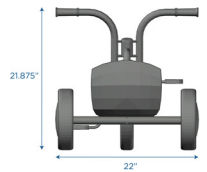

MyRider® Easy Rider

Steel big wheel trike

MODEL #: AFB3640

FRONT

SIDE

BACK

OVERVIEW:

This trike features our innovative Vario Seat® in the front, which was designed to accommodate children of different sizes. The rider features a high back seat for comfort and is easy to pedal and steer. The lower seat measuring at 6”h is sized just right for little ones. The front wheel measures 14-1/2” in diameter and the handlebars measure 21-7/8”h. Trike features non-exposed pedal hardware, solid rubber tires on spokeless steel wheels, and a no-pinch, recessed hub. Trike requires easy one-bolt assembly. Each trike accommodates up to 70 lbs.

MATERIALS:

Trike’s steel frame has a yellow, powder-coated finish designed to resist rust.

Digital Swatches:

Model #	Description	L”	W”	H”	WT lbs.	Cube	FC	Truck Only
AFB3640	MyRider® Easy Rider	34	22	21.875	33			N
	Shipping Dimensions	35	22	22	35	9.80	250	