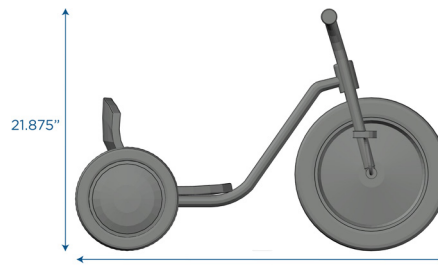

MyRider® Easy Rider

Steel big wheel trike

MODEL #: AFB3640

FRONT

SIDE

BACK

OVERVIEW:

This trike features our innovative Vario Seat® in the front, which was designed to accommodate children of different sizes. The rider features a high back seat for comfort and is easy to pedal and steer. The lower seat measuring at 6”h is sized just right for little ones. The front wheel measures 14-1/2” in diameter and the handlebars measure 21-7/8”h. Trike features non-exposed pedal hardware, solid rubber tires on spokeless steel wheels, and a no-pinch, recessed hub. Trike requires easy one-bolt assembly. Each trike accommodates up to 70 lbs.

MATERIALS:

Trike’s steel frame has a yellow, powder-coated finish designed to resist rust.

Digital Swatches:

Model #	Description	L”	W”	H”	WT lbs.	Cube	FC	Truck Only
AFB3640	MyRider® Easy Rider	34	22	21.875	33			N
	Shipping Dimensions	35	22	22	35	9.80	250	

ADDITIONAL INFORMATION:

AGE RATING: 4 Years and Up

STANDARDS AND TEST COMPLIANCE: SHAH01341330
June 2021 SOR, EN, ANSI

GREENGUARD GOLD CERTIFIED: NO

WARRANTY: 5 Years

KEYWORDS: Scooter; Scooter for kids ages 6-12; Scooter for kids ages 3-5; Toddler scooter; Scooters; Kids scooter; Tricycle for toddlers age 3-5; Outdoor play equipment for kids; Kids outdoor play equipment; Outdoor play equipment; Outdoor playground; Kids outdoor playground; Tricycle for toddlers age 3-5; Gross motor toys for kids; Toddler bike; Toddler balance bike; Riding toys for toddlers 1-3; Toddler ride on toys; toddler ride on toys for boys; ride on toys for 2 year old boys; Tricycles, scooters & wagons; preschool; daycare; nursery; school; classroom