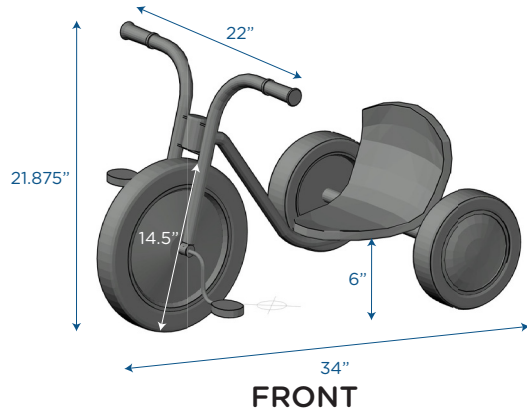

MyRider® Easy Rider

Steel big wheel trike

MODEL #: AFB3640

FRONT

SIDE

BACK

OVERVIEW:

This trike features our innovative Vario Seat® in the front, which was designed to accommodate children of different sizes. The rider features a high back seat for comfort and is easy to pedal and steer. The lower seat measuring at 6”h is sized just right for little ones. The front wheel measures 14-1/2” in diameter and the handlebars measure 21-7/8”h. Trike features non-exposed pedal hardware, solid rubber tires on spokeless steel wheels, and a no-pinch, recessed hub. Trike requires easy one-bolt assembly. Each trike accommodates up to 70 lbs.

MATERIALS:

Trike’s steel frame has a yellow, powder-coated finish designed to resist rust.

Digital Swatches:

Model #	Description	L”	W”	H”	WT lbs.	Cube	FC	Truck Only
AFB3640	MyRider® Easy Rider	34	22	21.875	33			N
	Shipping Dimensions	35	22	22	35	9.80	250	

ADDITIONAL INFORMATION:

AGE RATING: 4 Years and Up

STANDARDS AND TEST COMPLIANCE: SHAH01341330
June 2021 SOR, EN, ANSI

GREENGUARD GOLD CERTIFIED: NO

WARRANTY: 5 Years

KEYWORDS: Scooter; Scooter for kids ages 6-12; Scooter for kids ages 3-5; Toddler scooter; Scooters; Kids scooter; Tricycle for toddlers age 3-5; Outdoor play equipment for kids; Kids outdoor play equipment; Outdoor play equipment; Outdoor playground; Kids outdoor playground; Tricycle for toddlers age 3-5; Gross motor toys for kids; Toddler bike; Toddler balance bike; Riding toys for toddlers 1-3; Toddler ride on toys; toddler ride on toys for boys; ride on toys for 2 year old boys; Tricycles, scooters & wagons; preschool; daycare; nursery; school; classroom